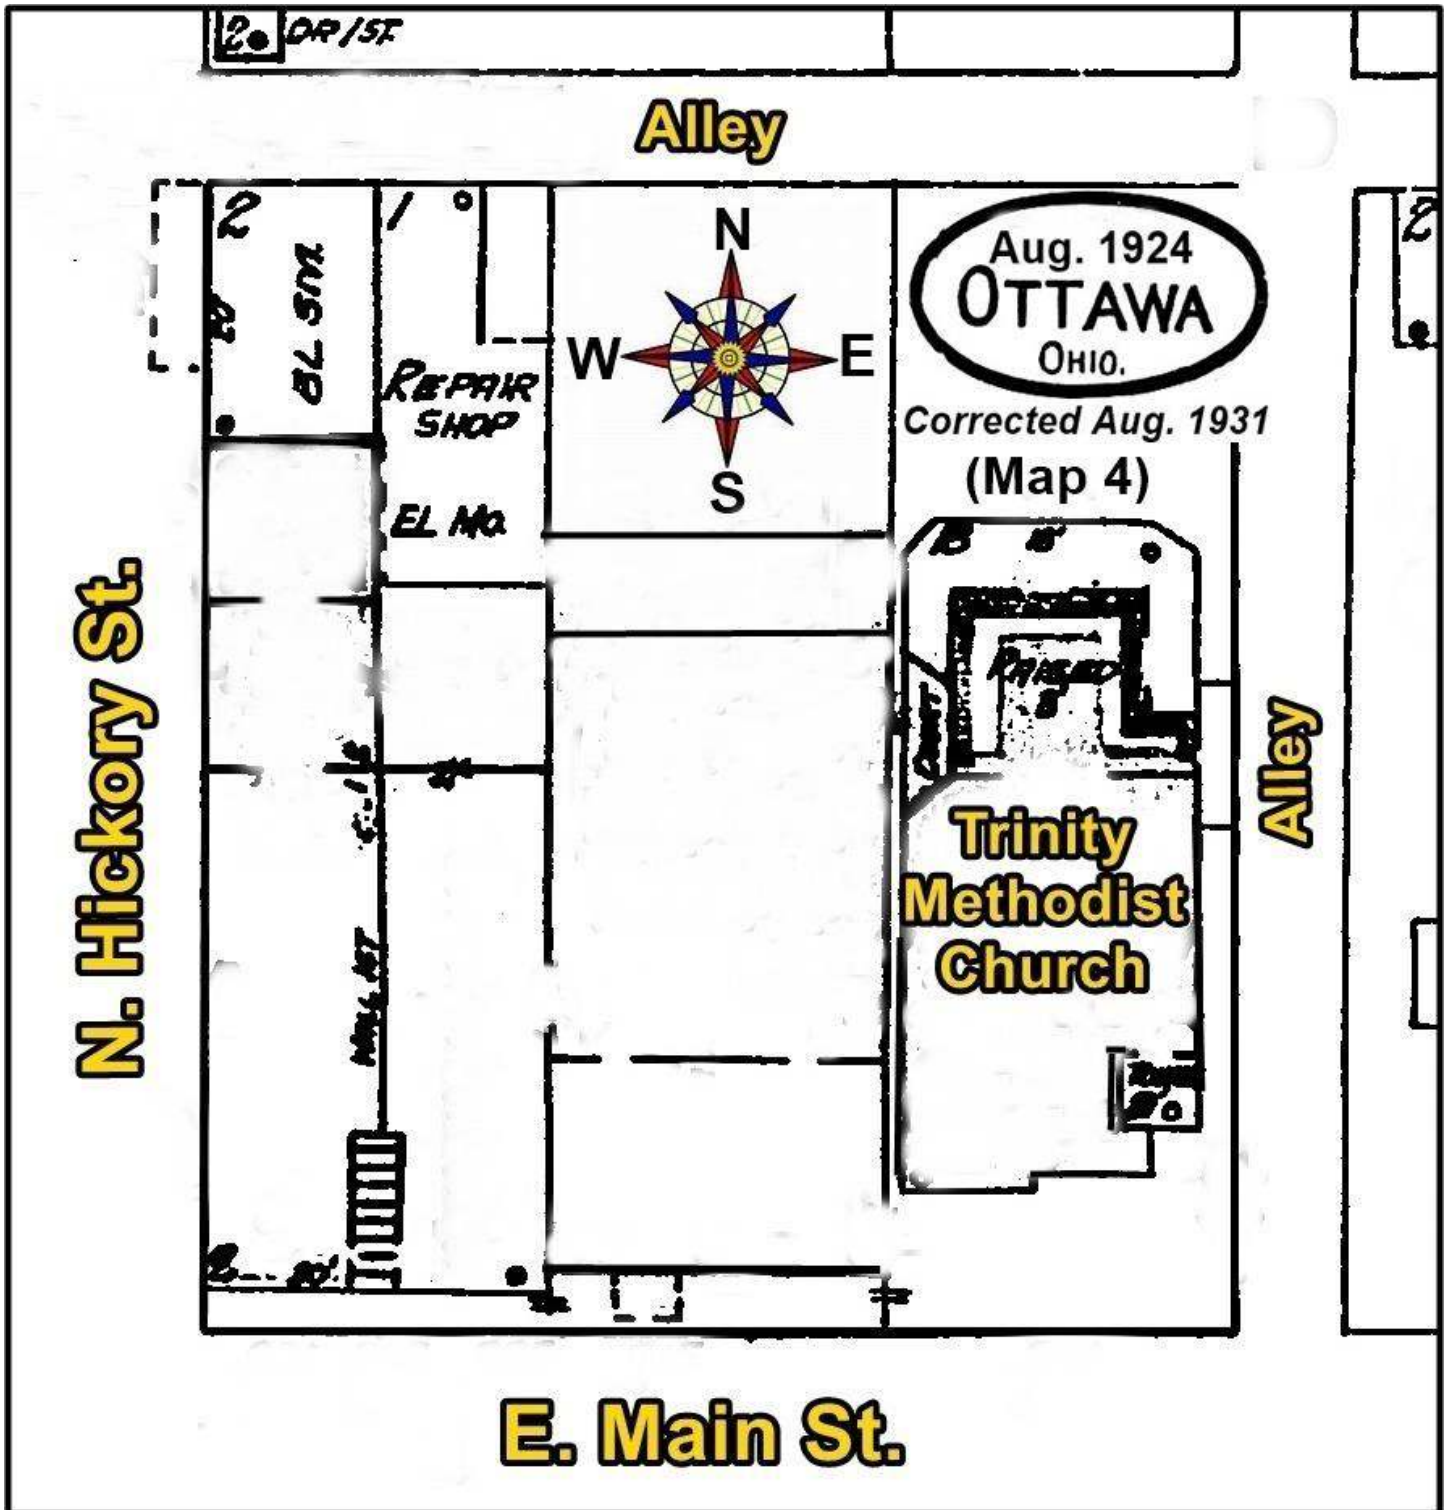

1931 Sanborn Maps - 3 Church Sites

Site 1 - 1931 (Map 2 - Oak St.)

1st. Presbyterian Church

Site 2 - 1931 (Map 3 - E. Main St.)

Trinity Methodist Church

Site 3 - 1931 (Map 8 - E. 4th.St.)
Sts. Peter Paul Complex