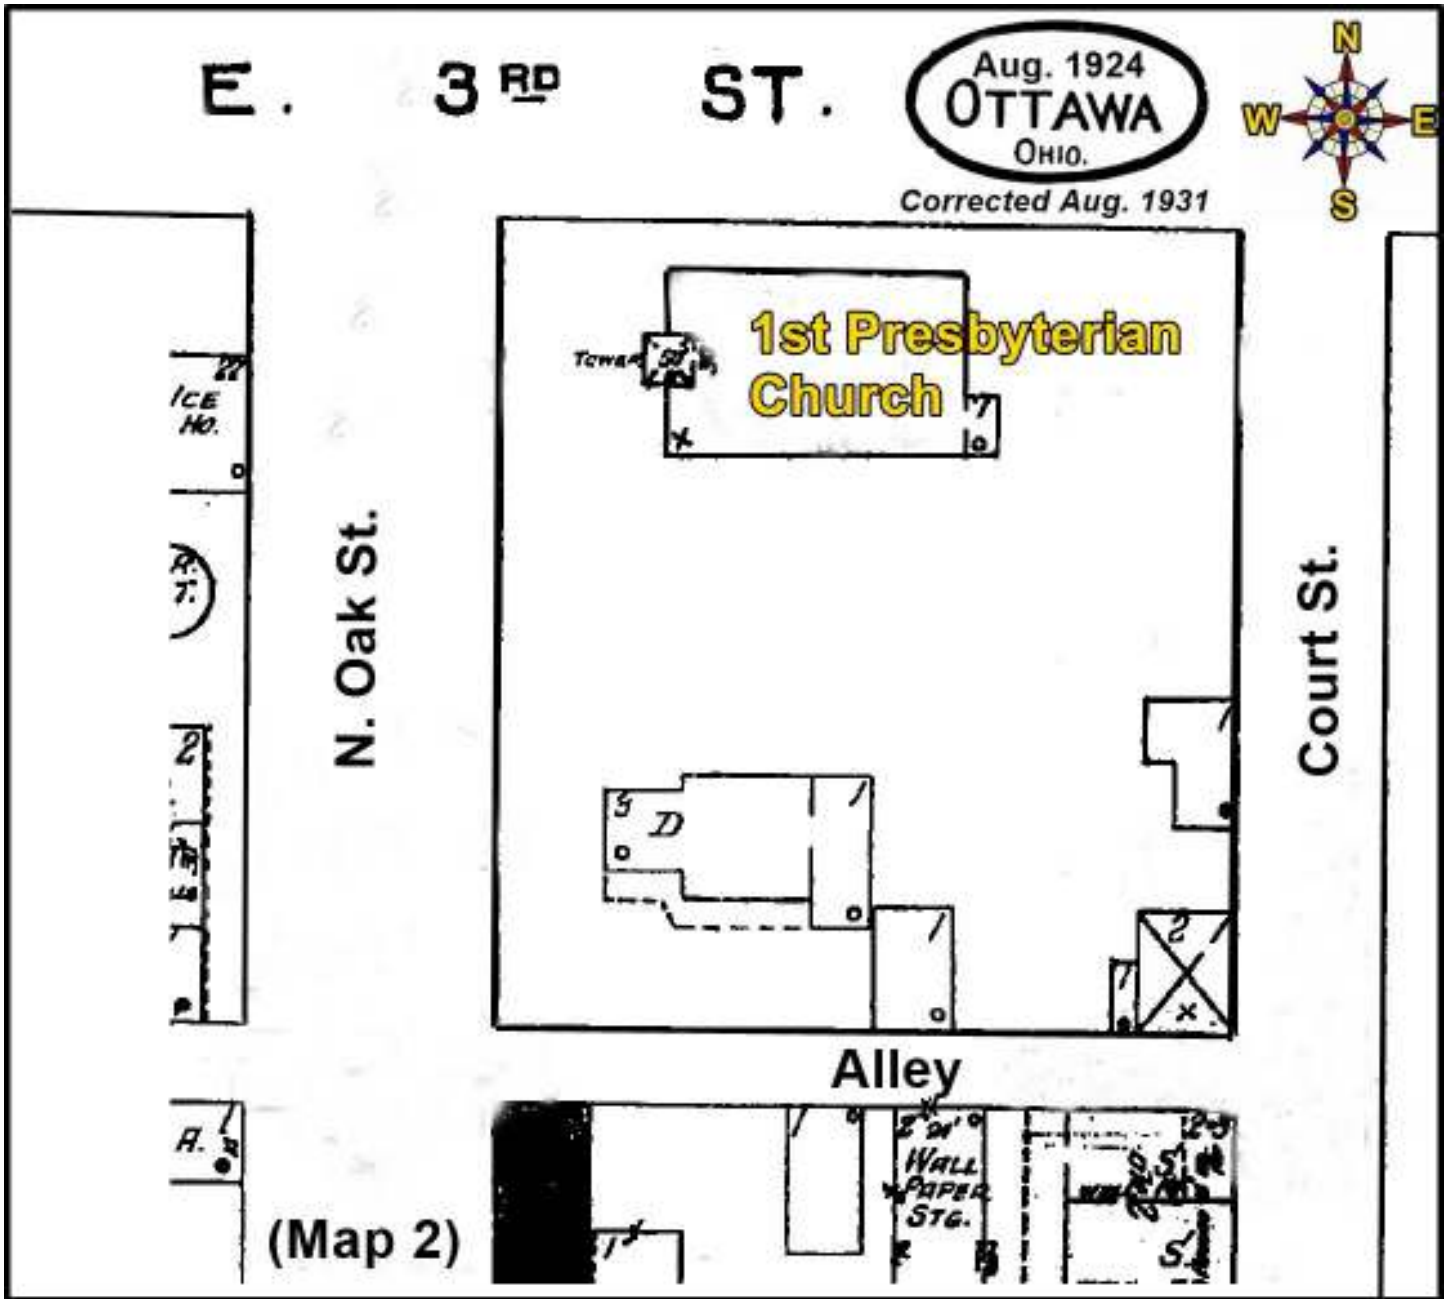

1931 Sanborn Maps - 3 Church Sites

Site 1 - 1931 (Map 2 - Oak St.)

1st. Presbyterian Church

Site 2 - 1931 (Map 3 - E. Main St.)

Trinity Methodist Church

Site 3 - 1931 (Map 8 - E. 4th.St.)
Sts. Peter Paul Complex