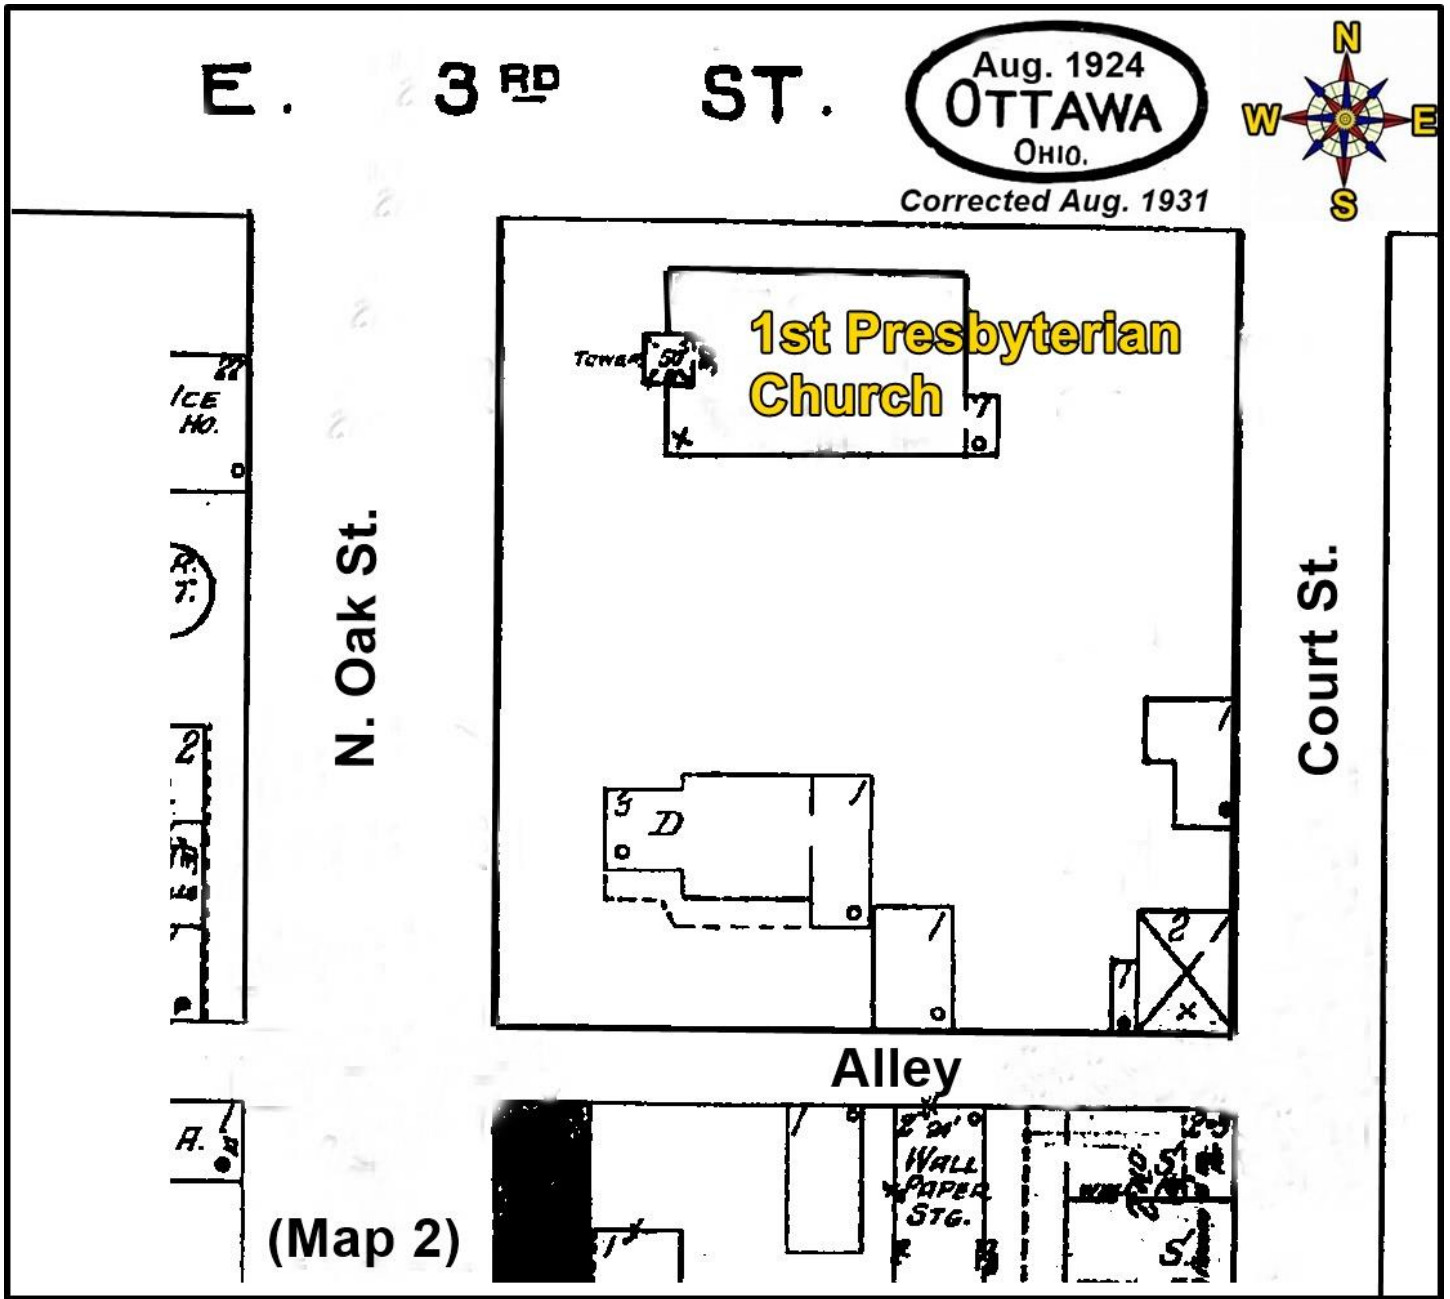

# 1931 Sanborn Maps - 3 Church Sites

Site 1 - 1931 (Map 2 - Oak St.)

1st. Presbyterian Church

Site 2 - 1931 (Map 3 - E. Main St.)

Trinity Methodist Church

Site 3 - 1931 (Map 8 - E. 4th.St.)  
Sts. Peter Paul Complex