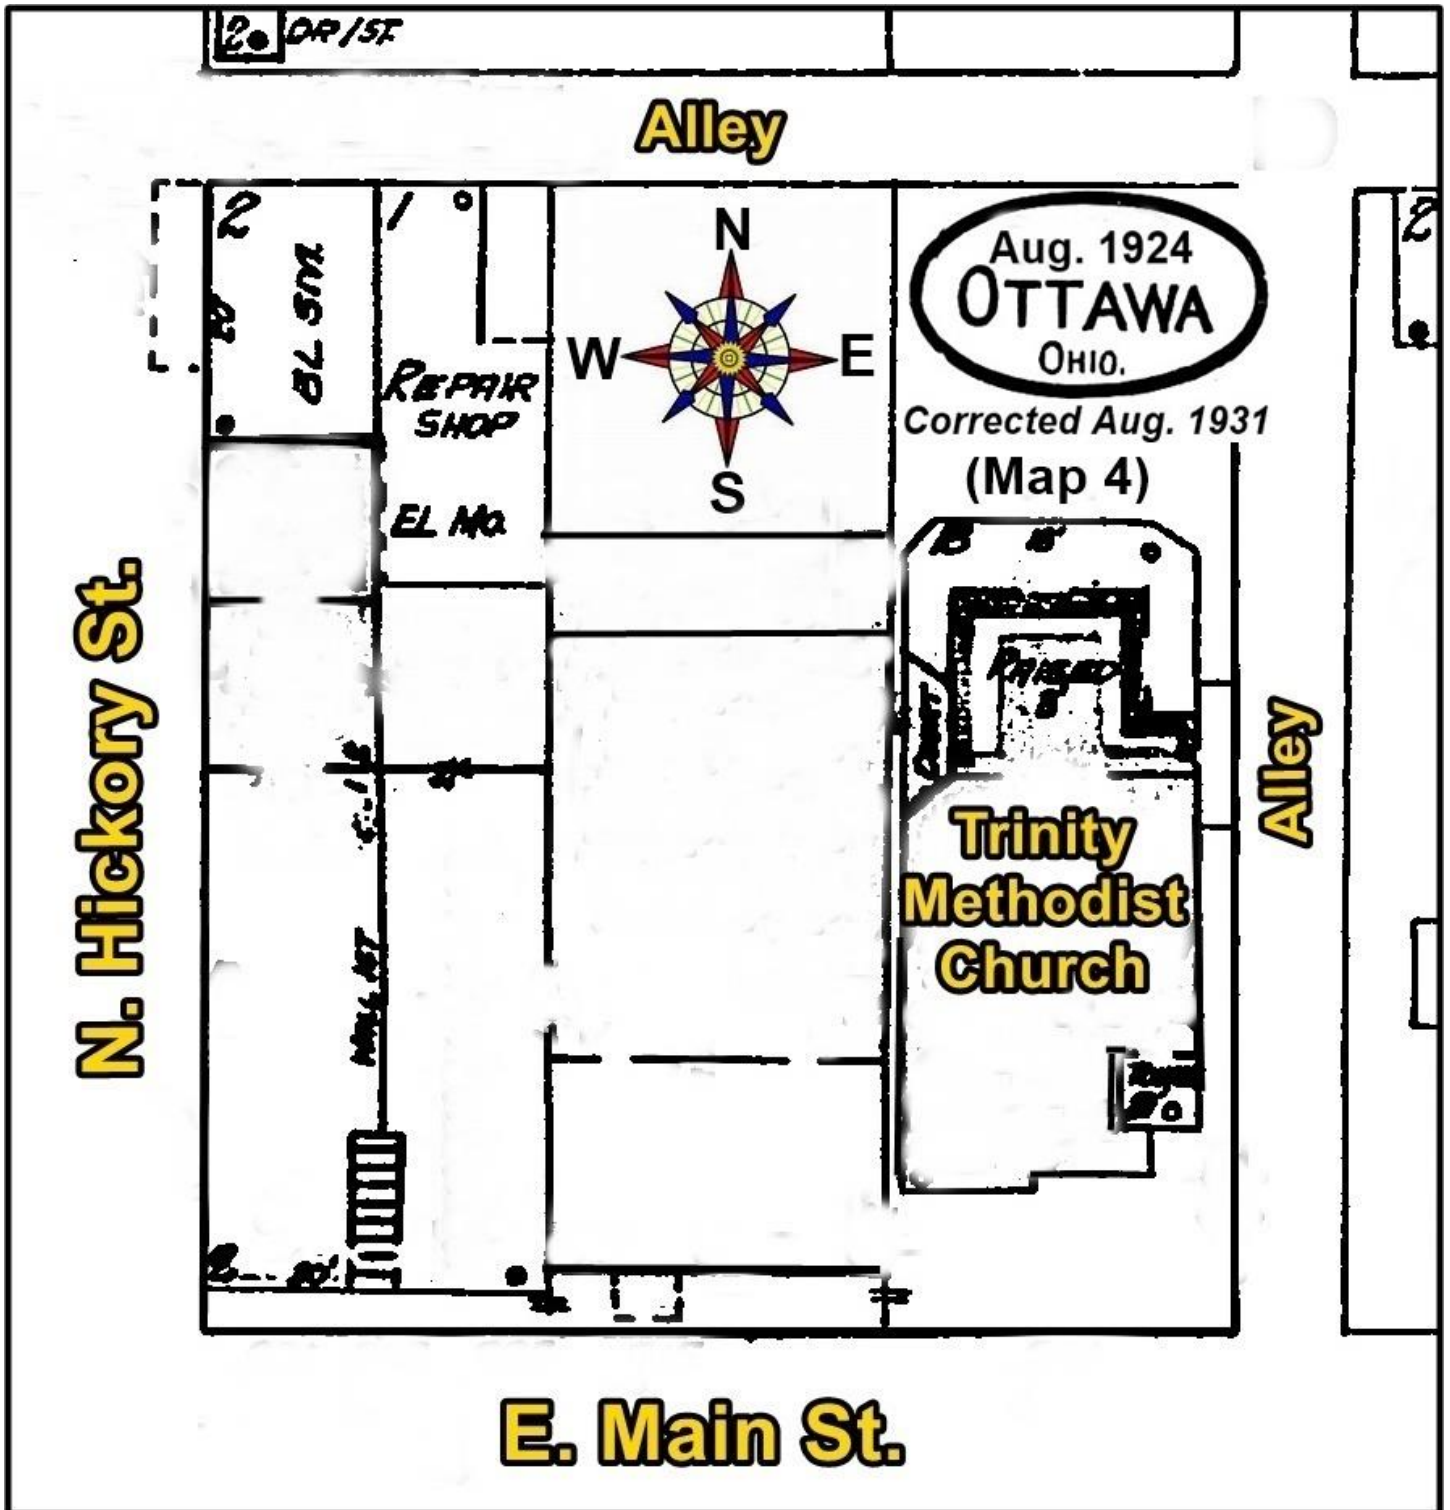

# 1931 Sanborn Maps - 3 Church Sites

Site 1 - 1931 (Map 2 - Oak St.)

1st. Presbyterian Church

Site 2 - 1931 (Map 3 - E. Main St.)

Trinity Methodist Church

Site 3 - 1931 (Map 8 - E. 4th.St.)  
Sts. Peter Paul Complex