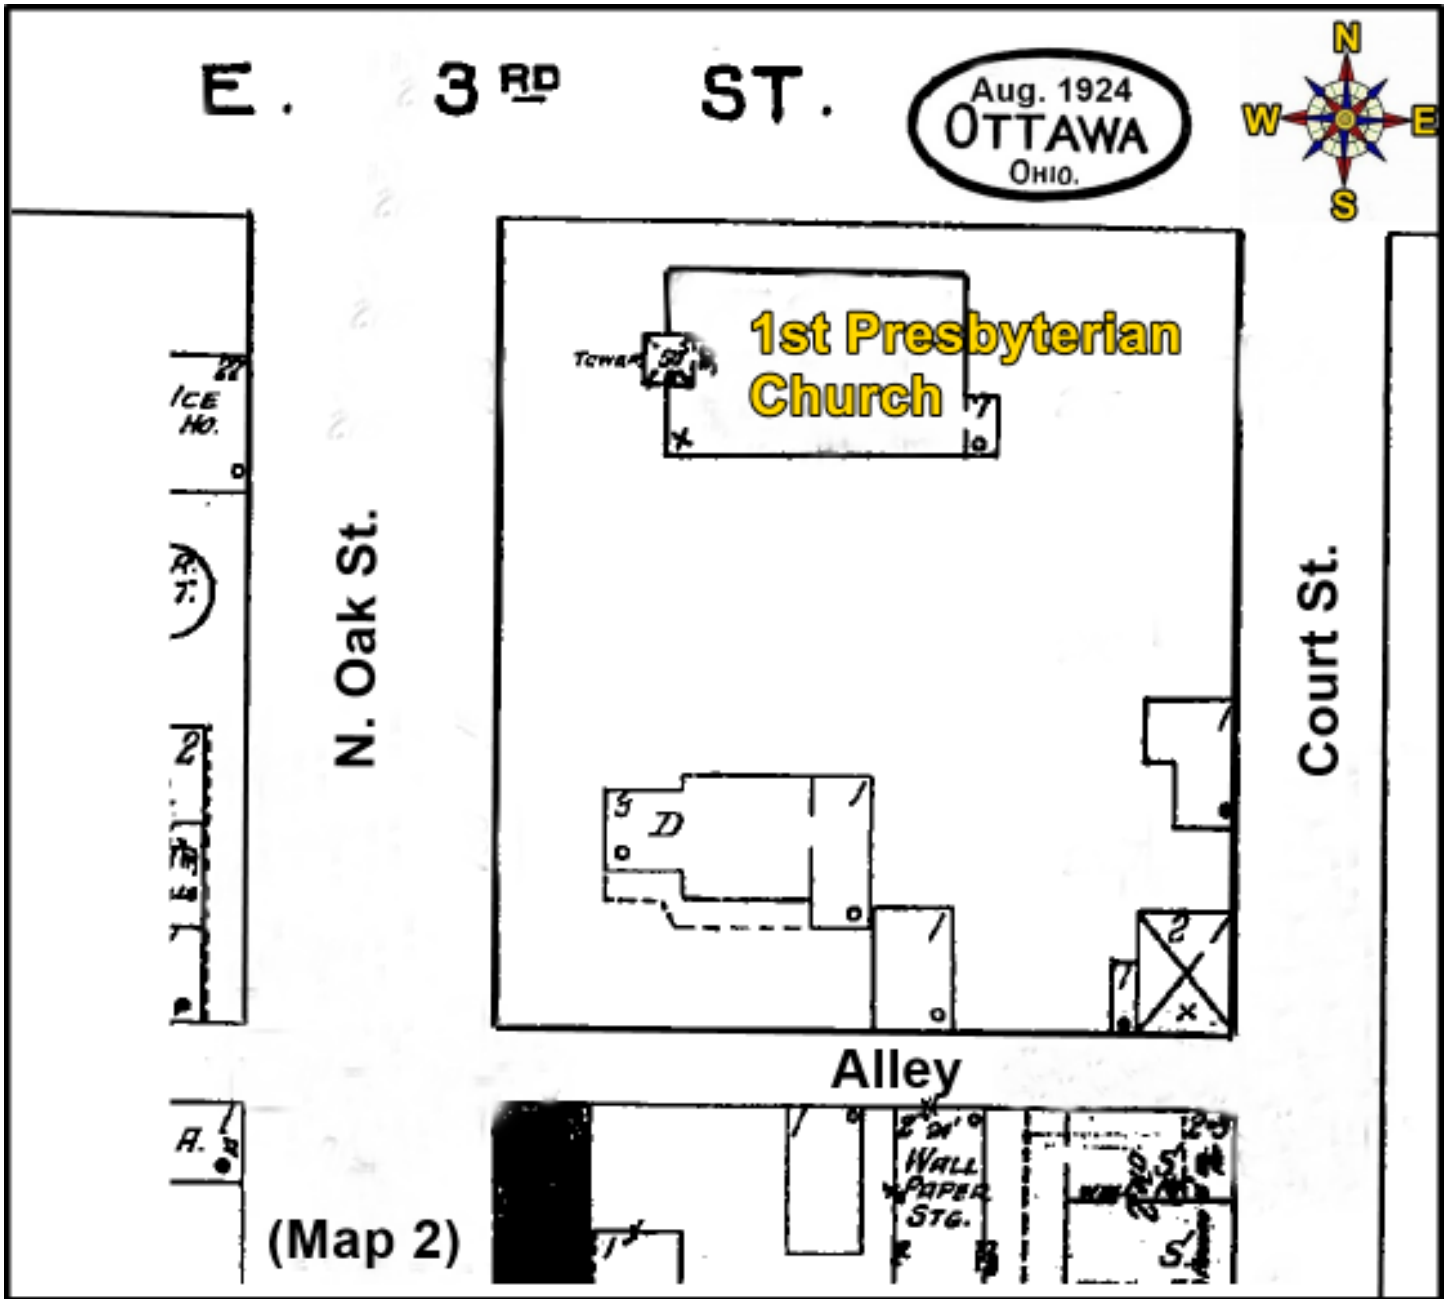

1924 Sanborn Maps - 3 Church Sites

Site 1 - 1924 (Map 2 - Oak St.)

1st. Presbyterian Church

Site 2 - 1924 (Map 3 - E. Main St.)

Trinity Methodist Church

Site 3 - 1924 (Map 8 - E. 4th.St.)
Sts. Peter Paul Complex