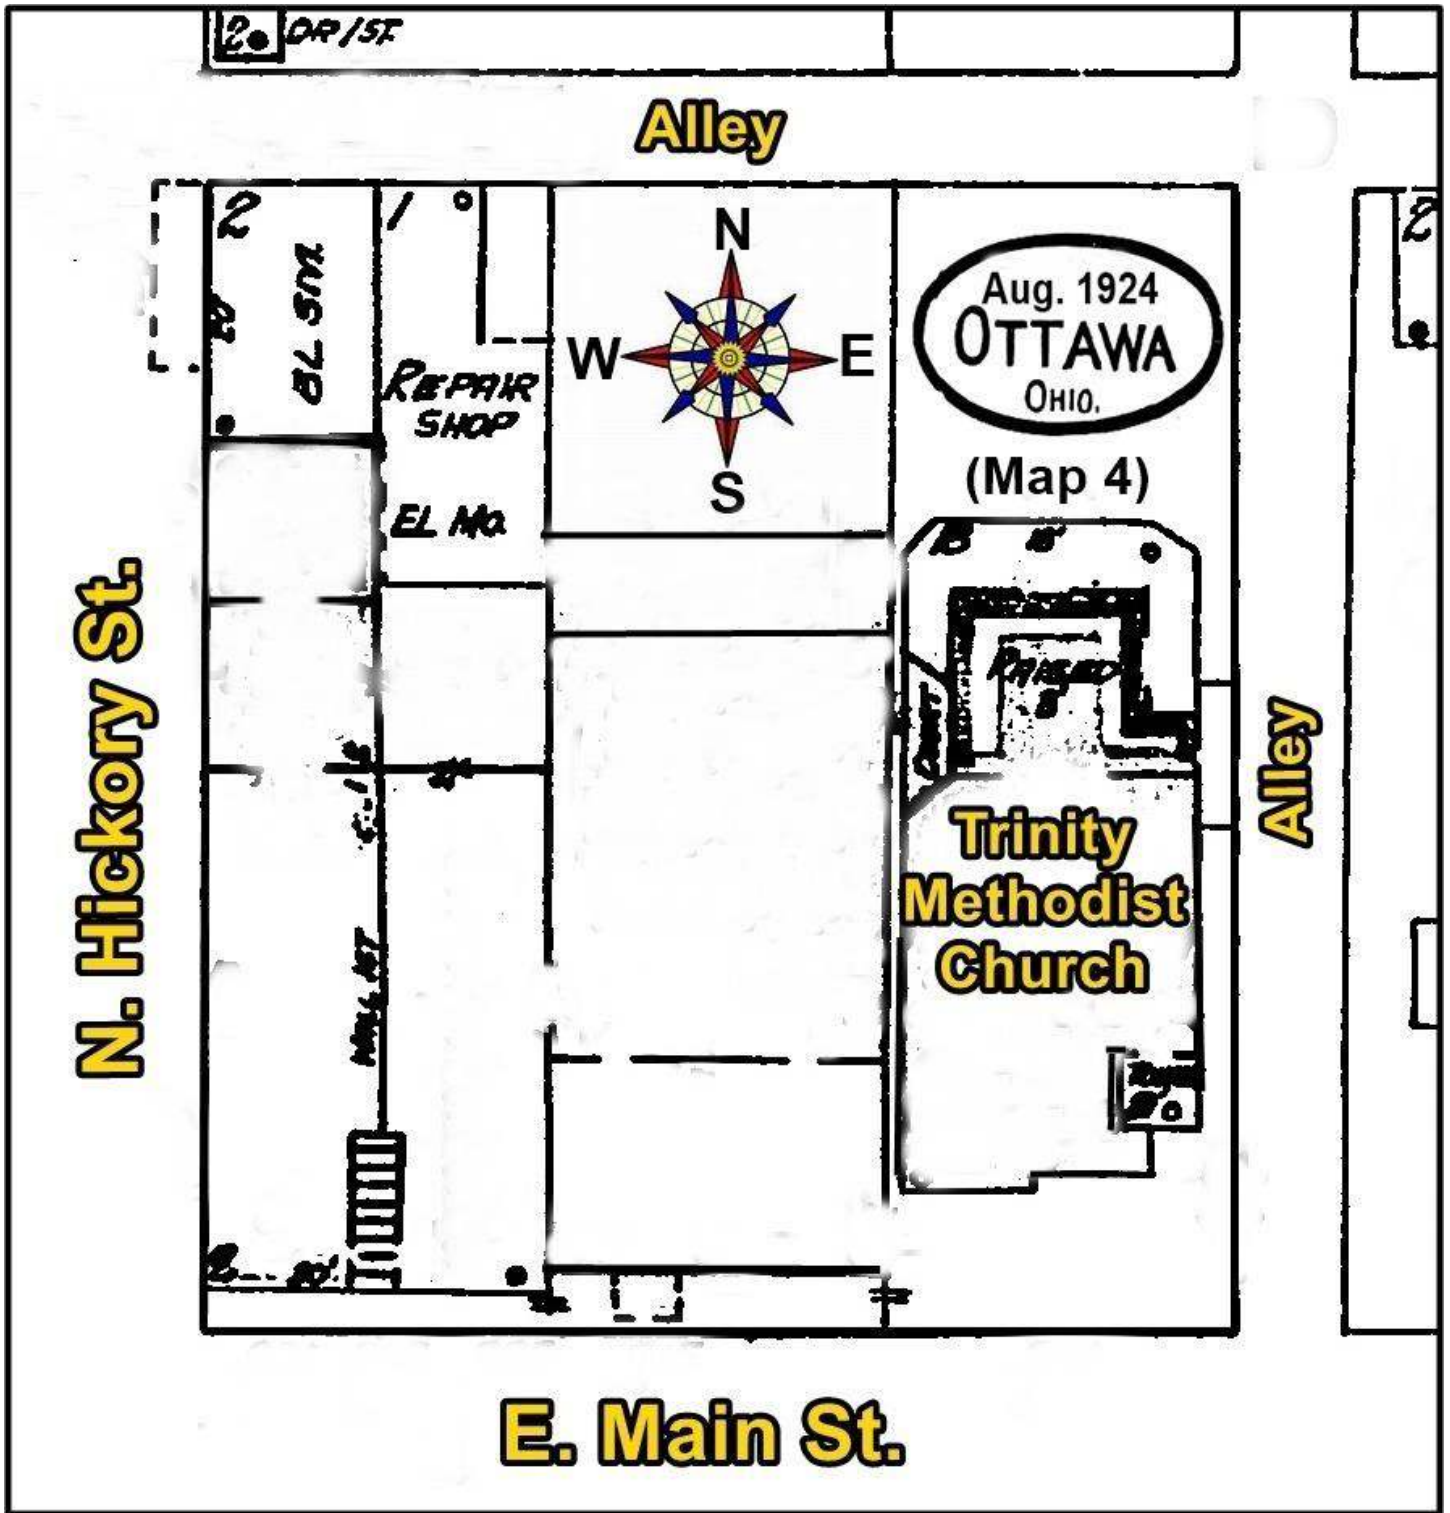

1924 Sanborn Maps - 3 Church Sites

Site 1 - 1924 (Map 2 - Oak St.)

1st. Presbyterian Church

Site 2 - 1924 (Map 3 - E. Main St.)

Trinity Methodist Church

Site 3 - 1924 (Map 8 - E. 4th.St.)
Sts. Peter Paul Complex