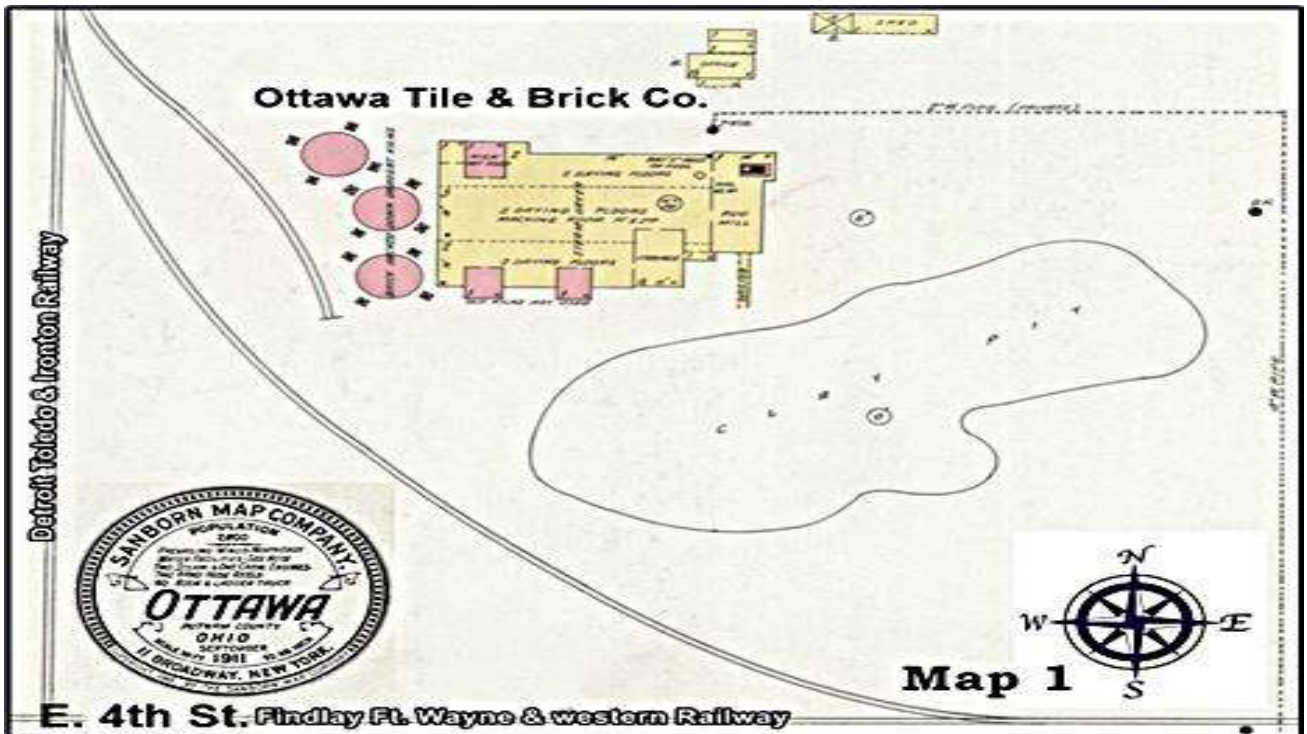

Site 3 - 1911 (Map 1 - E. 4th St.)

(3) Ottawa Tile & Brick