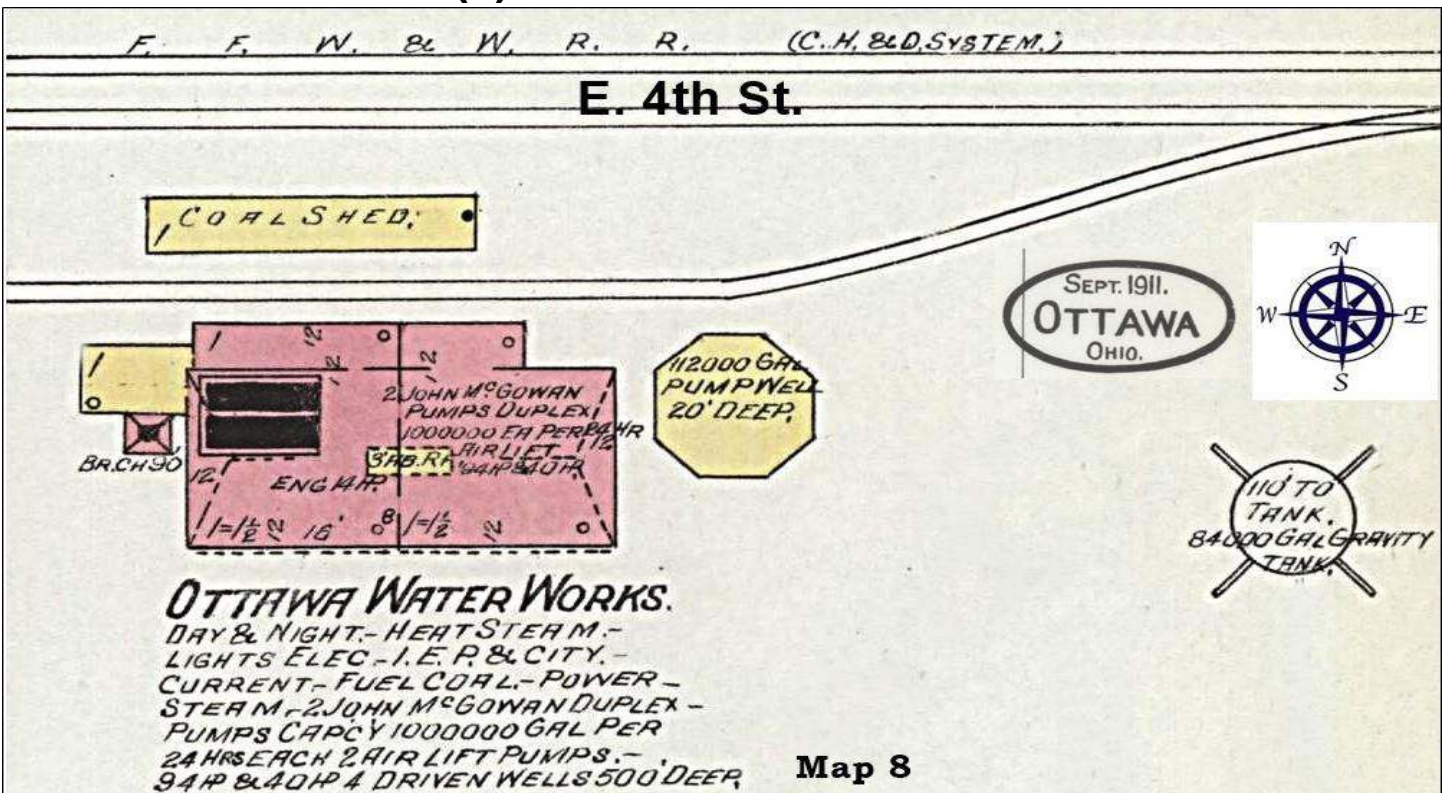

**Site 5 - 1911 (Map 8 - E. 4th St.)
(5) Ottawa Water Works**