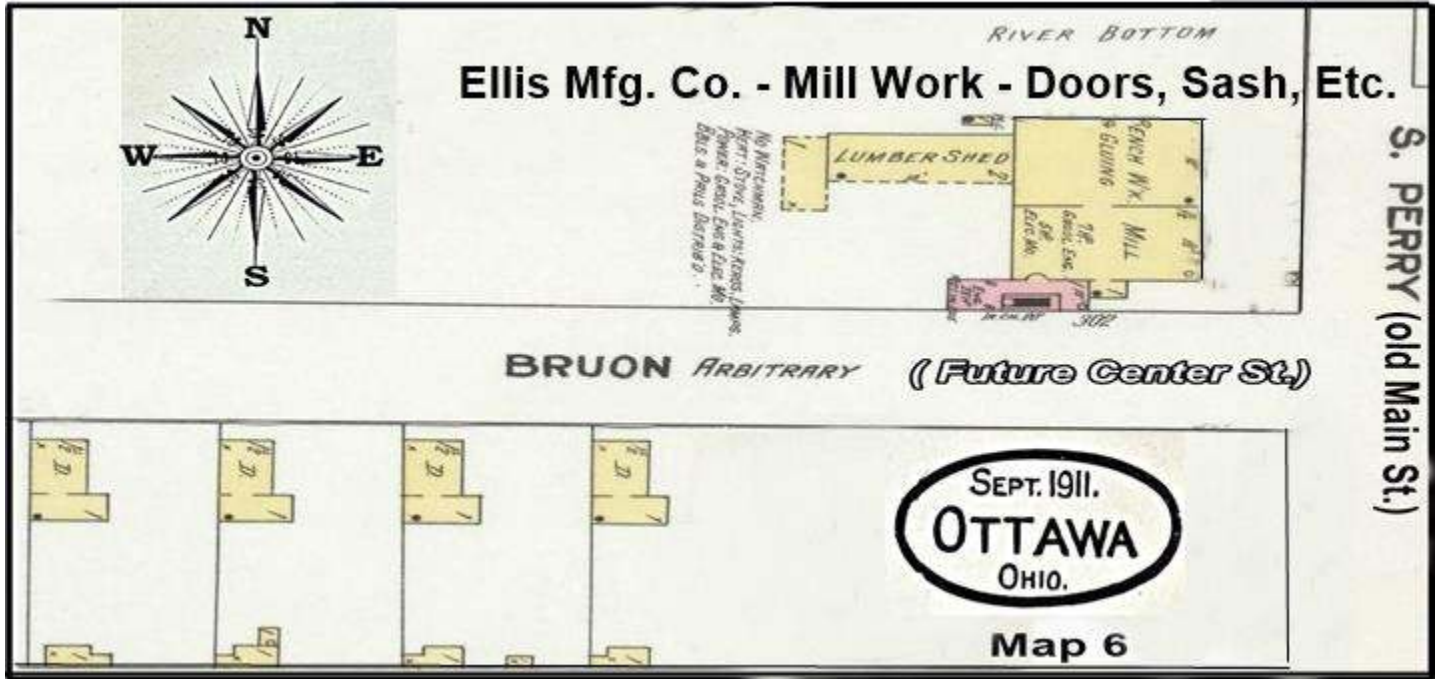

Site 11 - 1911 (Map 5 - E. Main St.)
 (11) Ottawa Steam Laundry

**Site 12 - 1911 (Map 7 - E. Main. St.)
 (12) Cream Station & Produce**

**Site 13 - 1911 (Map 9 - W. Main St.)
 (13) Riverside Creamery**

Site 14 - 1911 (Map 5 - A. Walnut St.)
(14) Original Brick & Curb Still exists today.

Site 19 - 1911 (Map 6 - S. Oak St.)
(19) Maurer Bros Elevator

Site 20 - 1911 (Map 3 - N. Perry St.)
 (20) Cigar Factory

Site 21 - 1911 (Map 5 - S. Perry St.)
 (21) Weber Lumber Co.

Site 22 - 1911 (Map 6 - S. Perry St.)
 (22) Ellis Mfg. Co. Mill Work, Doors, Sash, Etc.