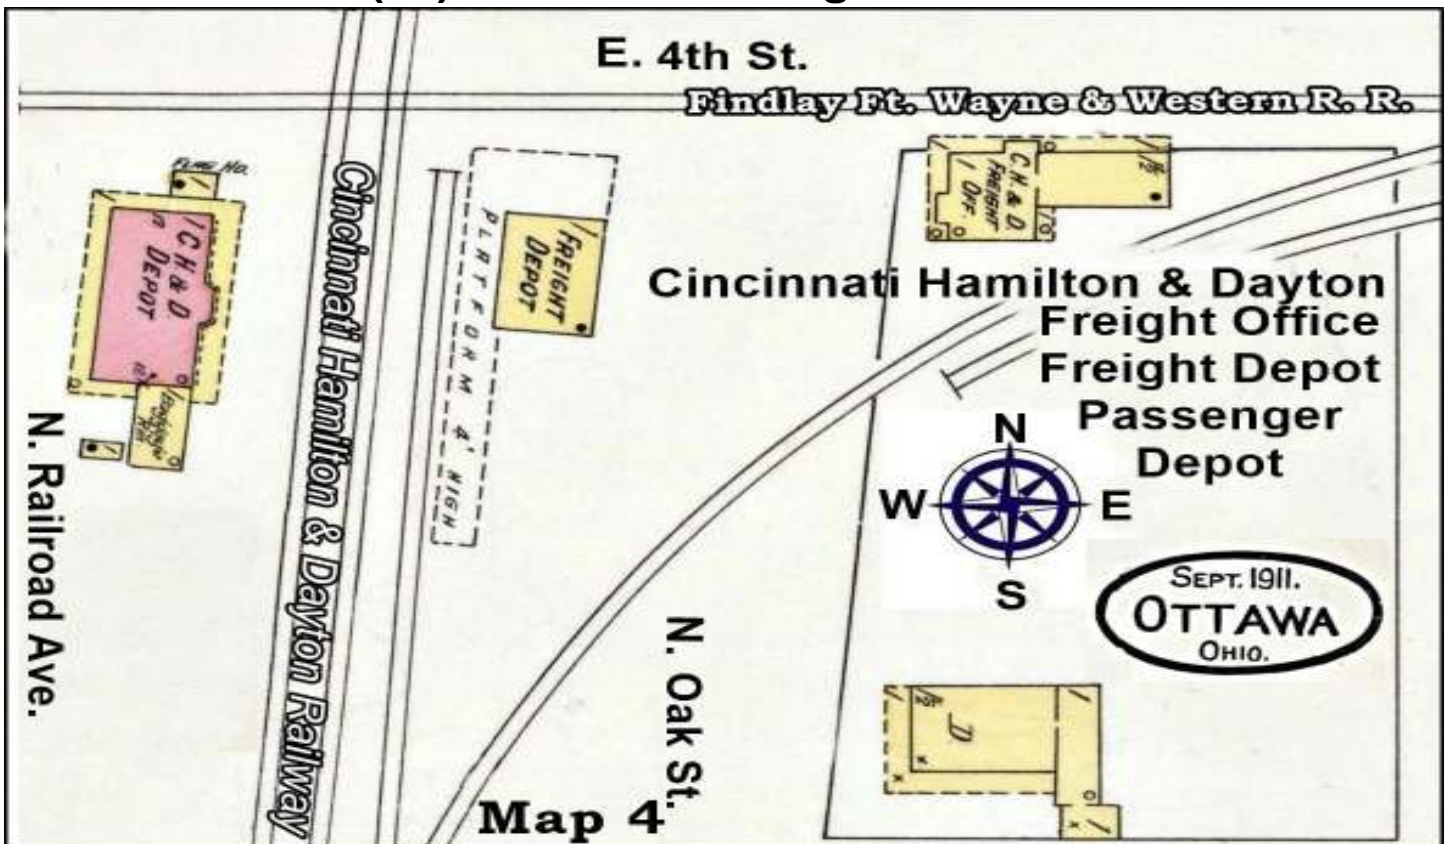

1911 Sanborn Maps - 26 Sites

1911 Street Map

Site 1 - 1911 (Map 5 - S. Maple St. & W. 2nd St.)

(1) Ball Lot (baseball, softball, etc.)

Site 2 - 1911 (Map 4 - E. 4th St.)

(2) G. C. & Henry Williams Businesses

Site 11 - 1911 (Map 5 - E. Main St.)
 (11) Ottawa Steam Laundry

**Site 12 - 1911 (Map 7 - E. Main. St.)
 (12) Cream Station & Produce**

**Site 13 - 1911 (Map 9 - W. Main St.)
 (13) Riverside Creamery**

Site 14 - 1911 (Map 5 - A. Walnut St.)
(14) Original Brick & Curb Still exists today.

Site 15 - 1911 (Map 4 - W. Main St.)
(15) C H & D Buildings E. 4th St.

**Site 16 - 1911 (Map 4 - N. Oak St.)
 (16) Fire Dept. - Town Hall - Jail**

WEST

**S
O
U
T
H**

**N
O
R
T
H**

EAST

Site 17, 18 - 1911 (Map 6 - S. Oak St.)
(17) N. E. Mathews Elevator * (18) Joe Hermiller Elevator

Site 19 - 1911 (Map 6 - S. Oak St.)
(19) Maurer Bros Elevator

Site 20 - 1911 (Map 3 - N. Perry St.)
 (20) Cigar Factory

Site 21 - 1911 (Map 5 - S. Perry St.)
 (21) Weber Lumber Co.

Site 22 - 1911 (Map 6 - S. Perry St.)
 (22) Ellis Mfg. Co. Mill Work, Doors, Sash, Etc.