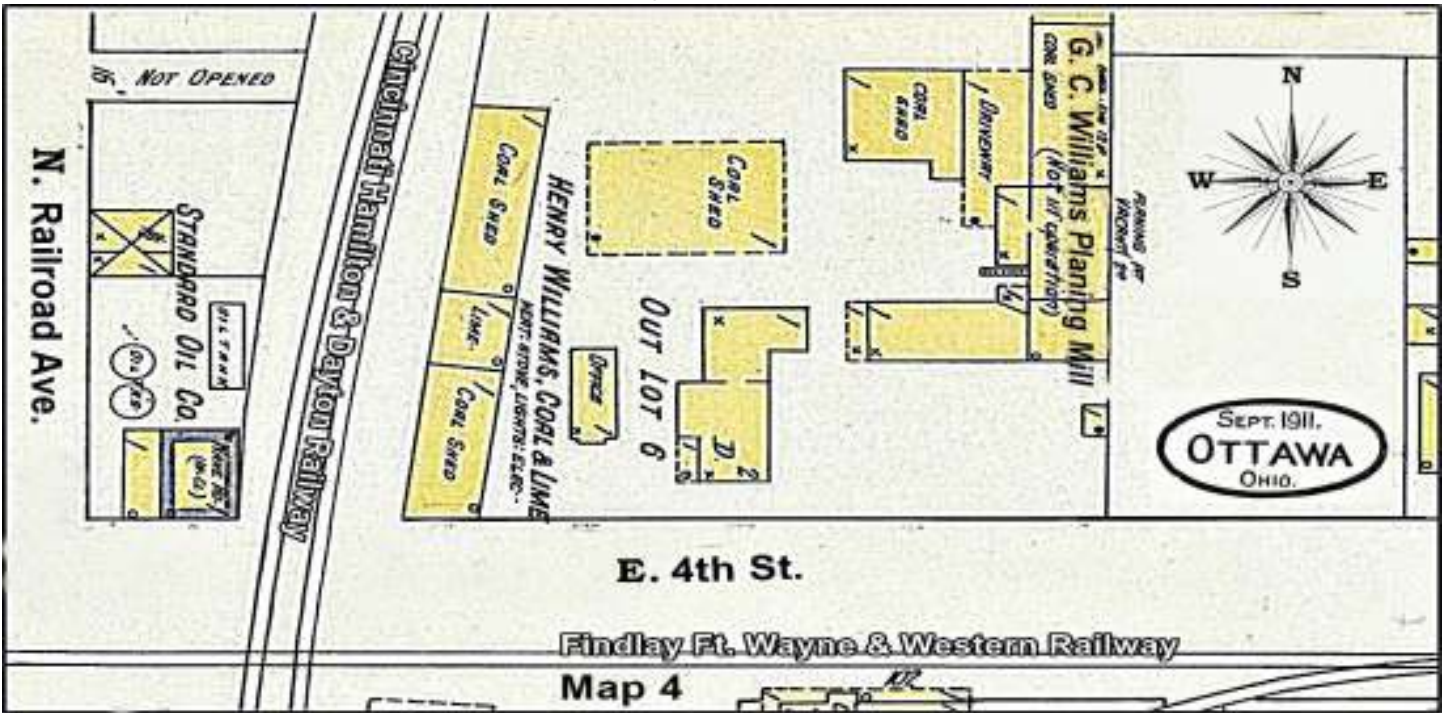

1911 Sanborn Maps - 26 Sites

1911 Street Map

Site 1 - 1911 (Map 5 - S. Maple St. & W. 2nd St.)

(1) Ball Lot (baseball, softball, etc.)

Site 2 - 1911 (Map 4 - E. 4th St.)

(2) G. C. & Henry Williams Businesses

Site 3 - 1911 (Map 1 - E. 4th St.)

(3) Ottawa Tile & Brick

**Site 4 - 1911 (Map 1 - E. 4th St.)
(4) Ottawa Tile Co.**

**Site 5 - 1911 (Map 8 - E. 4th St.)
(5) Ottawa Water Works**

Site 6 - 1911 (Map 3 - N. Elm St.)
 (6) Todd Bros. Machine Shop & Garage

Site 11 - 1911 (Map 5 - E. Main St.)
 (11) Ottawa Steam Laundry

**Site 12 - 1911 (Map 7 - E. Main. St.)
 (12) Cream Station & Produce**

**Site 13 - 1911 (Map 9 - W. Main St.)
 (13) Riverside Creamery**

Site 14 - 1911 (Map 5 - A. Walnut St.)
(14) Original Brick & Curb Still exists today.

Site 23 - 1911 (Map 4 - N. Railroad Ave.)
 (23) Standard Oil Co.

**Site 24, 25 - 1911 (Map 4 - N. Railroad Ave.)
 (24) Electric Light Co. Office & Supply Room
 (25) Feed & Hitch Barn**

**Site 26 - 1911 (Map 4 - S. Railroad Ave.)
 (26) Ottawa Electric Light Co.**