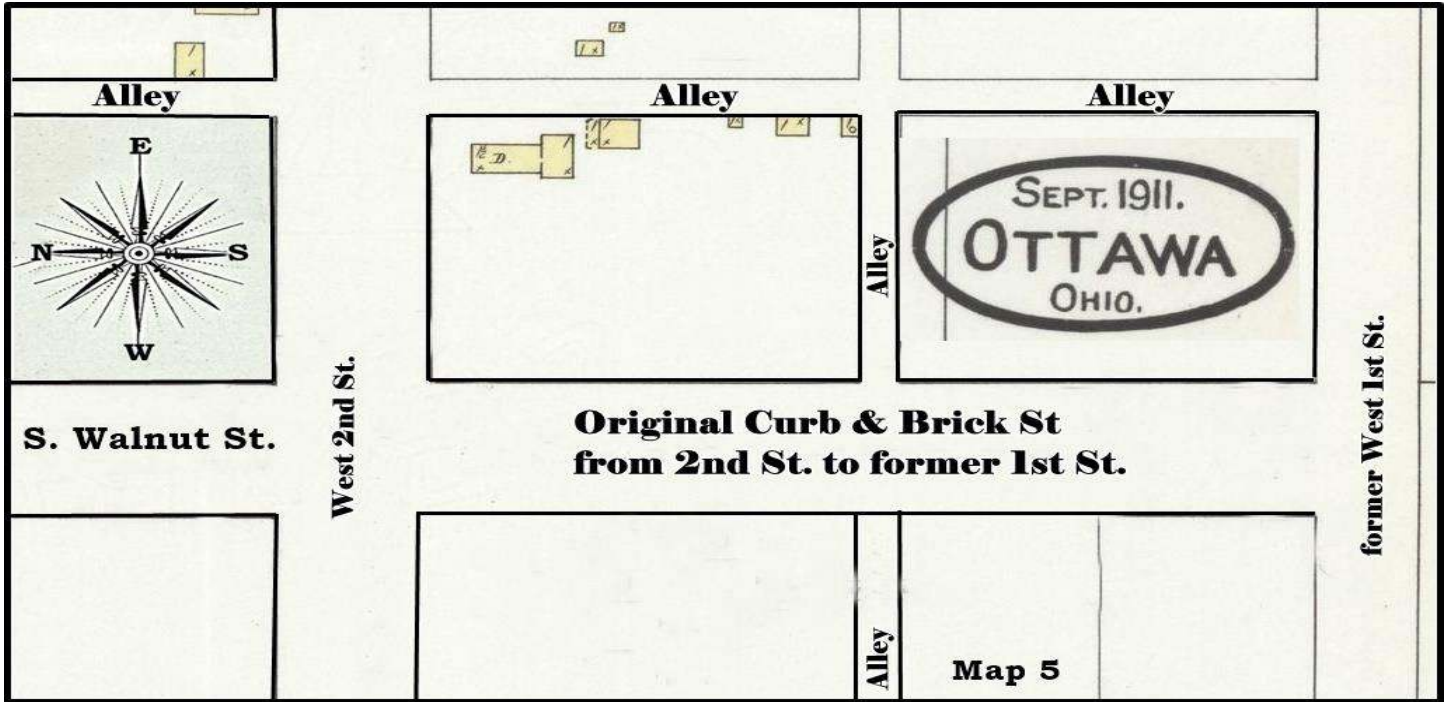

1911 Sanborn Maps - 26 Sites

1911 Street Map

Site 1 - 1911 (Map 5 - S. Maple St. & W. 2nd St.)

(1) Ball Lot (baseball, softball, etc.)

Site 2 - 1911 (Map 4 - E. 4th St.)

(2) G. C. & Henry Williams Businesses

Site 11 - 1911 (Map 5 - E. Main St.)
 (11) Ottawa Steam Laundry

**Site 12 - 1911 (Map 7 - E. Main. St.)
 (12) Cream Station & Produce**

**Site 13 - 1911 (Map 9 - W. Main St.)
 (13) Riverside Creamery**

Site 14 - 1911 (Map 5 - A. Walnut St.)
(14) Original Brick & Curb Still exists today.