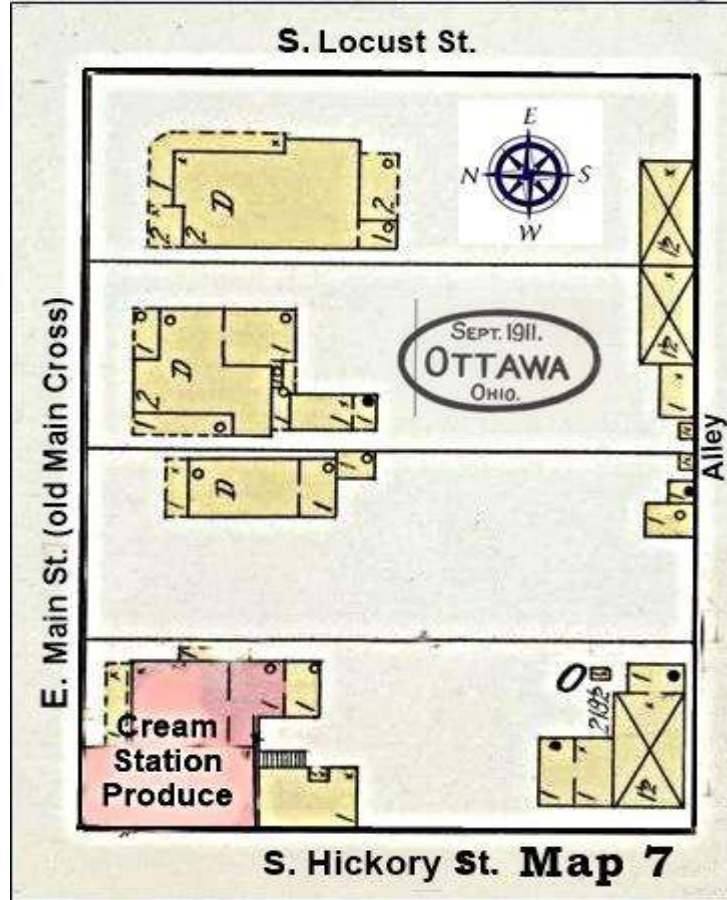

1911 Sanborn Maps - 26 Sites

1911 Street Map

Site 1 - 1911 (Map 5 - S. Maple St. & W. 2nd St.)

(1) Ball Lot (baseball, softball, etc.)

Site 2 - 1911 (Map 4 - E. 4th St.)

(2) G. C. & Henry Williams Businesses

Site 7 - 1911 (Map 5 - S. Elm St.)
 (7) Inter-Urban Depot

**Site 8 - 1911 (Map 5 - W. Main St.)
(8) Marble Works**

**Site 9 - 1911 (Map 4 - E. Main. St)
(9) Court House Old & New**

Site 10 - 1911 (Map 5 - W. Main St.)
(10) Ottawa Cement Block

Site 11 - 1911 (Map 5 - E. Main St.)
 (11) Ottawa Steam Laundry

**Site 12 - 1911 (Map 7 - E. Main. St.)
 (12) Cream Station & Produce**

**Site 13 - 1911 (Map 9 - W. Main St.)
 (13) Riverside Creamery**

Site 14 - 1911 (Map 5 - A. Walnut St.)
(14) Original Brick & Curb Still exists today.

Site 23 - 1911 (Map 4 - N. Railroad Ave.)
 (23) Standard Oil Co.

**Site 24, 25 - 1911 (Map 4 - N. Railroad Ave.)
 (24) Electric Light Co. Office & Supply Room
 (25) Feed & Hitch Barn**

**Site 26 - 1911 (Map 4 - S. Railroad Ave.)
 (26) Ottawa Electric Light Co.**