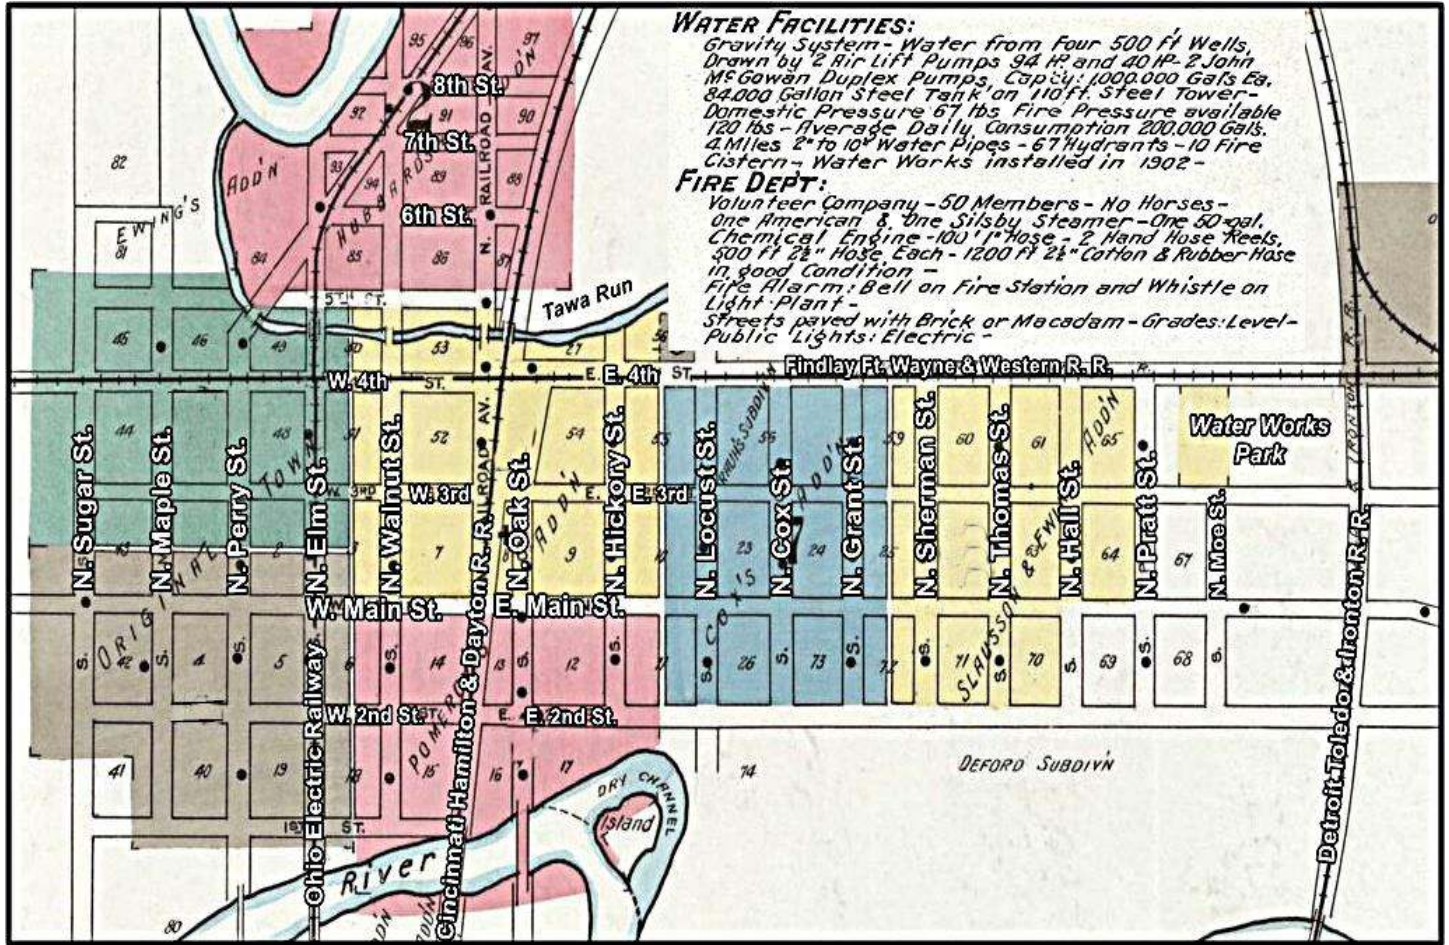

1911 Sanborn Maps - 26 Sites

1911 Street Map

Site 1 - 1911 (Map 5 - S. Maple St. & W. 2nd St.)

(1) Ball Lot (baseball, softball, etc.)

Site 2 - 1911 (Map 4 - E. 4th St.)

(2) G. C. & Henry Williams Businesses

Site 11 - 1911 (Map 5 - E. Main St.)
 (11) Ottawa Steam Laundry

**Site 12 - 1911 (Map 7 - E. Main. St.)
 (12) Cream Station & Produce**

**Site 13 - 1911 (Map 9 - W. Main St.)
 (13) Riverside Creamery**

Site 14 - 1911 (Map 5 - A. Walnut St.)
(14) Original Brick & Curb Still exists today.