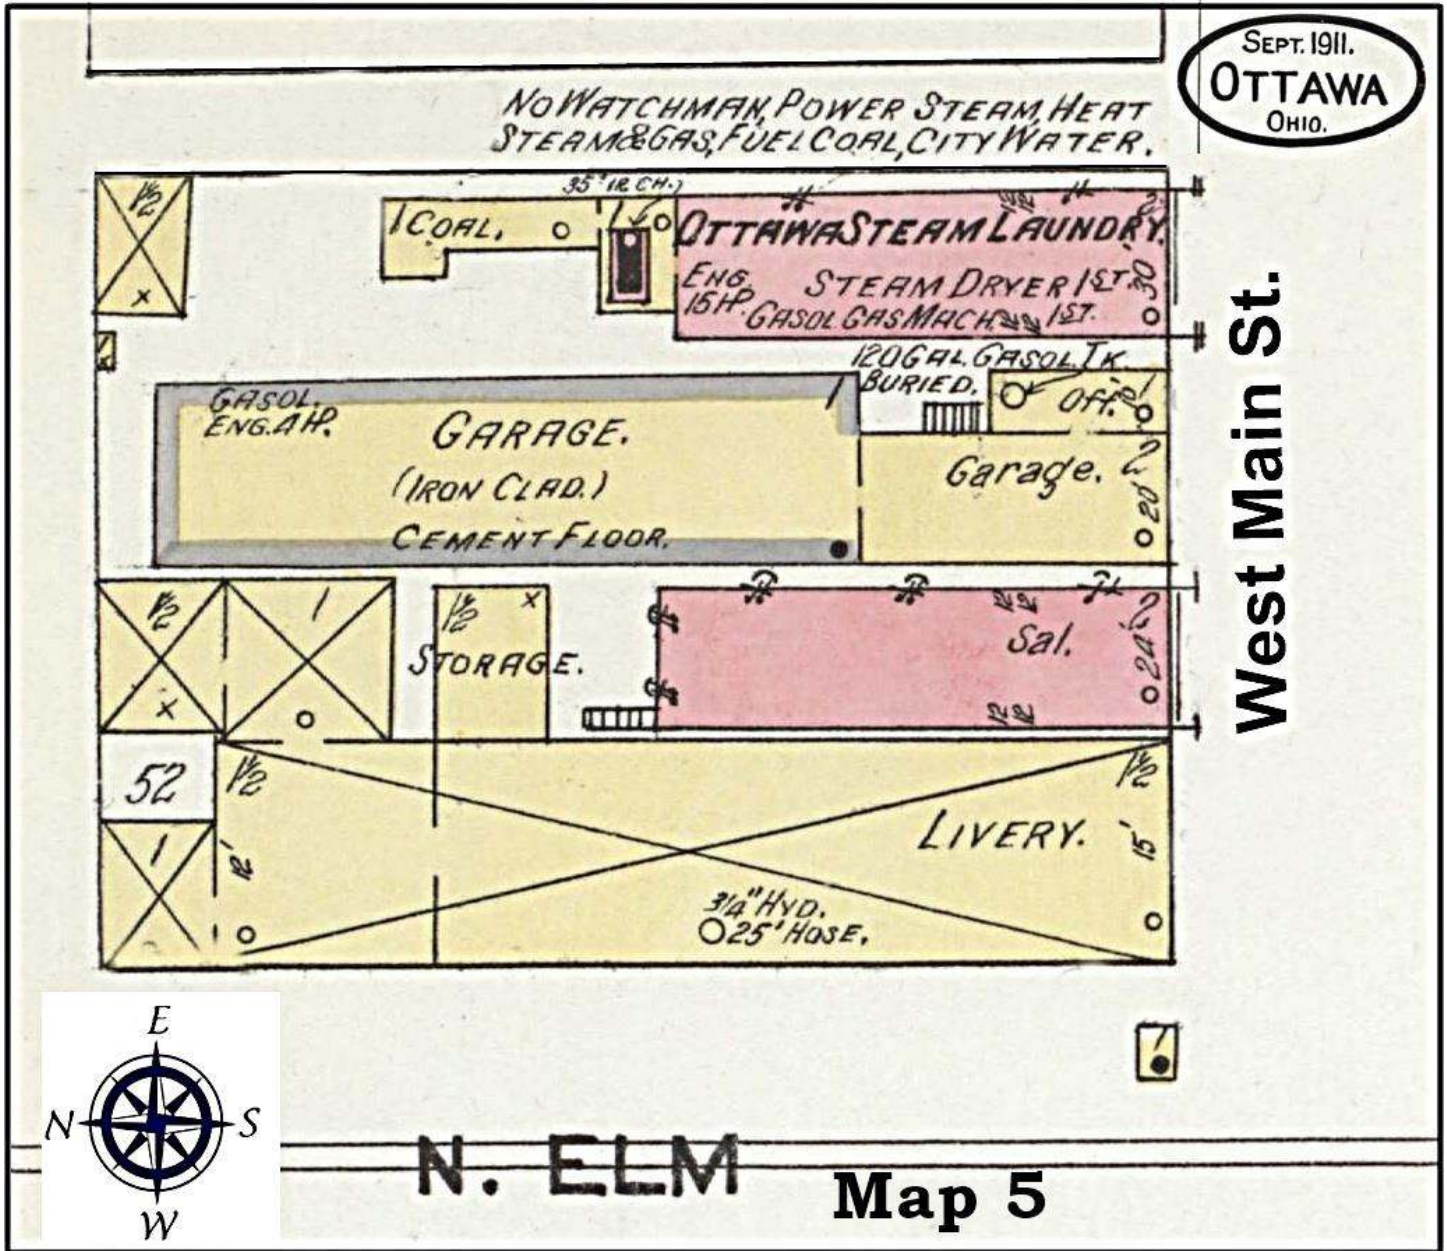

1911 Sanborn Maps - 26 Sites

1911 Street Map

Site 1 - 1911 (Map 5 - S. Maple St. & W. 2nd St.)

(1) Ball Lot (baseball, softball, etc.)

Site 2 - 1911 (Map 4 - E. 4th St.)

(2) G. C. & Henry Williams Businesses

Site 11 - 1911 (Map 5 - E. Main St.)
 (11) Ottawa Steam Laundry

**Site 12 - 1911 (Map 7 - E. Main. St.)
 (12) Cream Station & Produce**

**Site 13 - 1911 (Map 9 - W. Main St.)
 (13) Riverside Creamery**

Site 14 - 1911 (Map 5 - A. Walnut St.)
(14) Original Brick & Curb Still exists today.