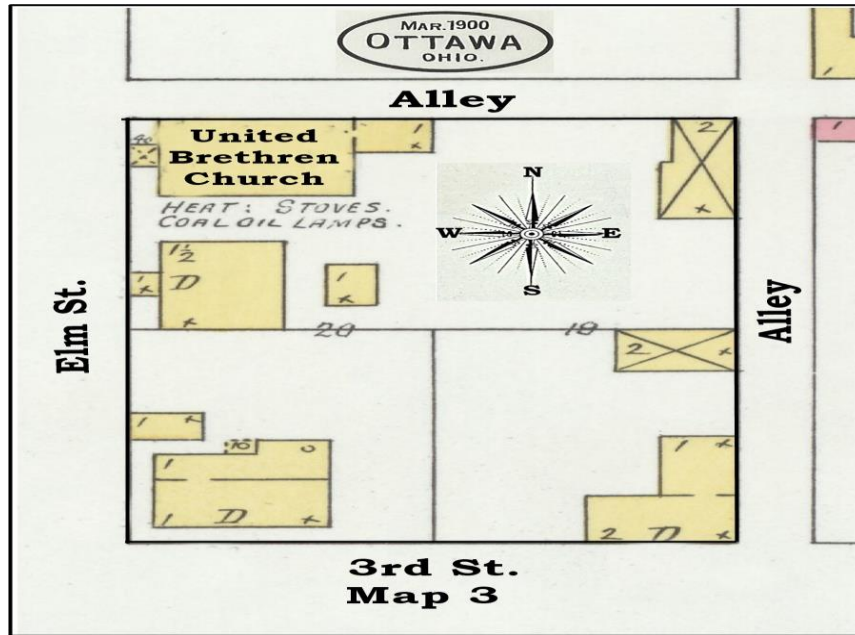

4 - 1900 - Church Sites

Site 1 - 1900 (Map3 - Elm. St.)

United Brethren Church

Site 2 - 1900 (Map 4 - W. Main St. old W. Main Cross)

Trinity Methodist Church

**Site 3 - 1900 (Map 4 - N. Oak St.)
1st Presbyterian Church**

**Site 4 - 1900 (Map 4th St.)
Saint Peter & Paul Catholic Church**