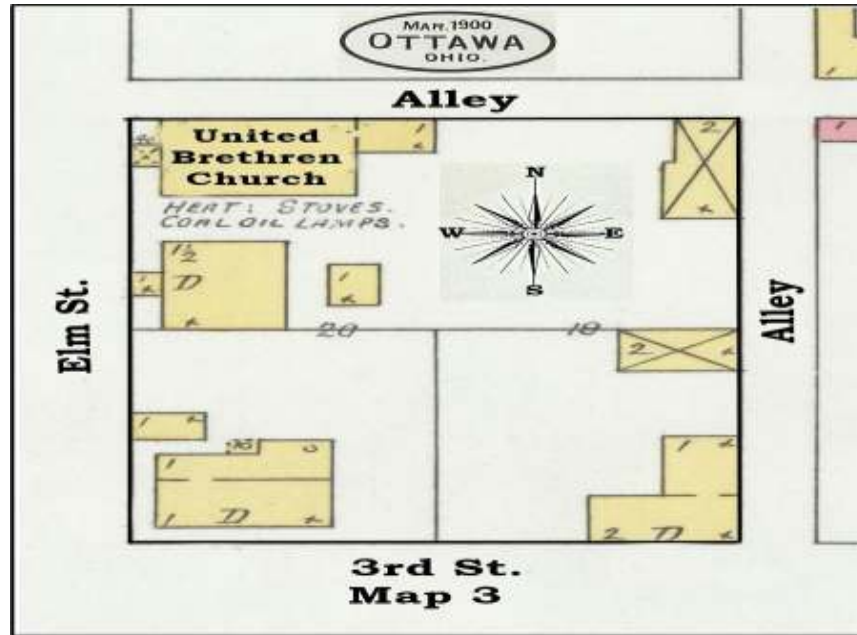

4 - 1900 - Church Sites

Site 1 - 1900 (Map3 - Elm. St.)

United Brethren Church

Site 2 - 1900 (Map 4 - W. Main St. old W. Main Cross)

Trinity Methodist Church

**Site 3 - 1900 (Map 4 - N. Oak St.)
1st Presbyterian Church**

**Site 4 - 1900 (Map 4th St.)
Saint Peter & Paul Catholic Church**