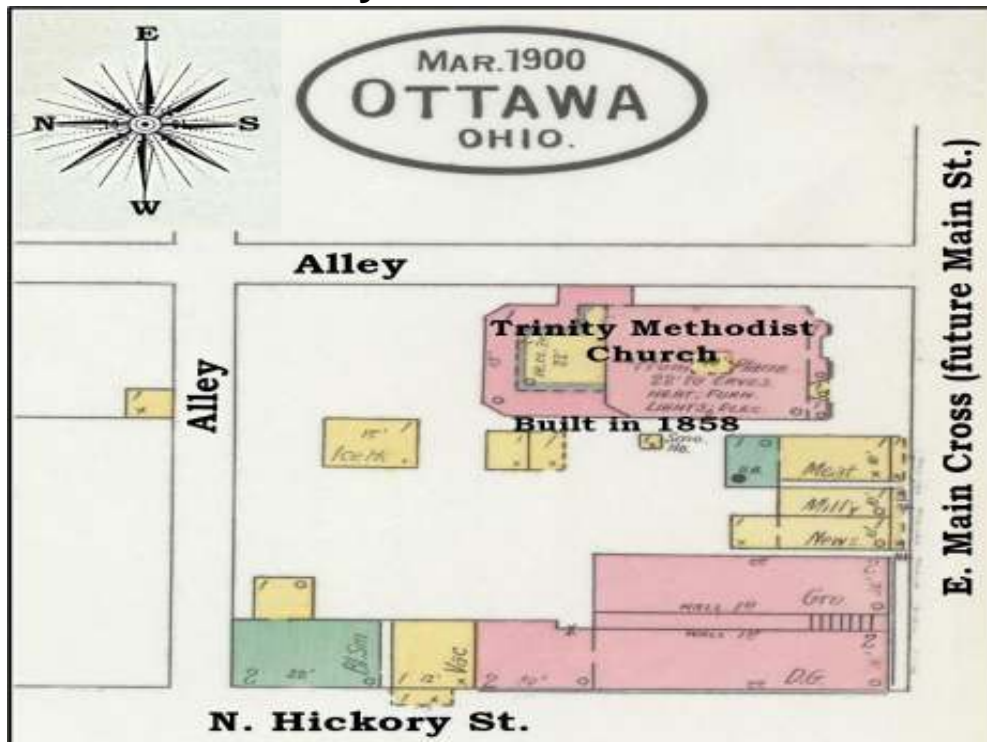

4 - 1900 - Church Sites

Site 1 - 1900 (Map3 - Elm. St.)

United Brethren Church

Site 2 - 1900 (Map 4 - W. Main St. old W. Main Cross)

Trinity Methodist Church

**Site 3 - 1900 (Map 4 - N. Oak St.)
1st Presbyterian Church**

**Site 4 - 1900 (Map 4th St.)
Saint Peter & Paul Catholic Church**