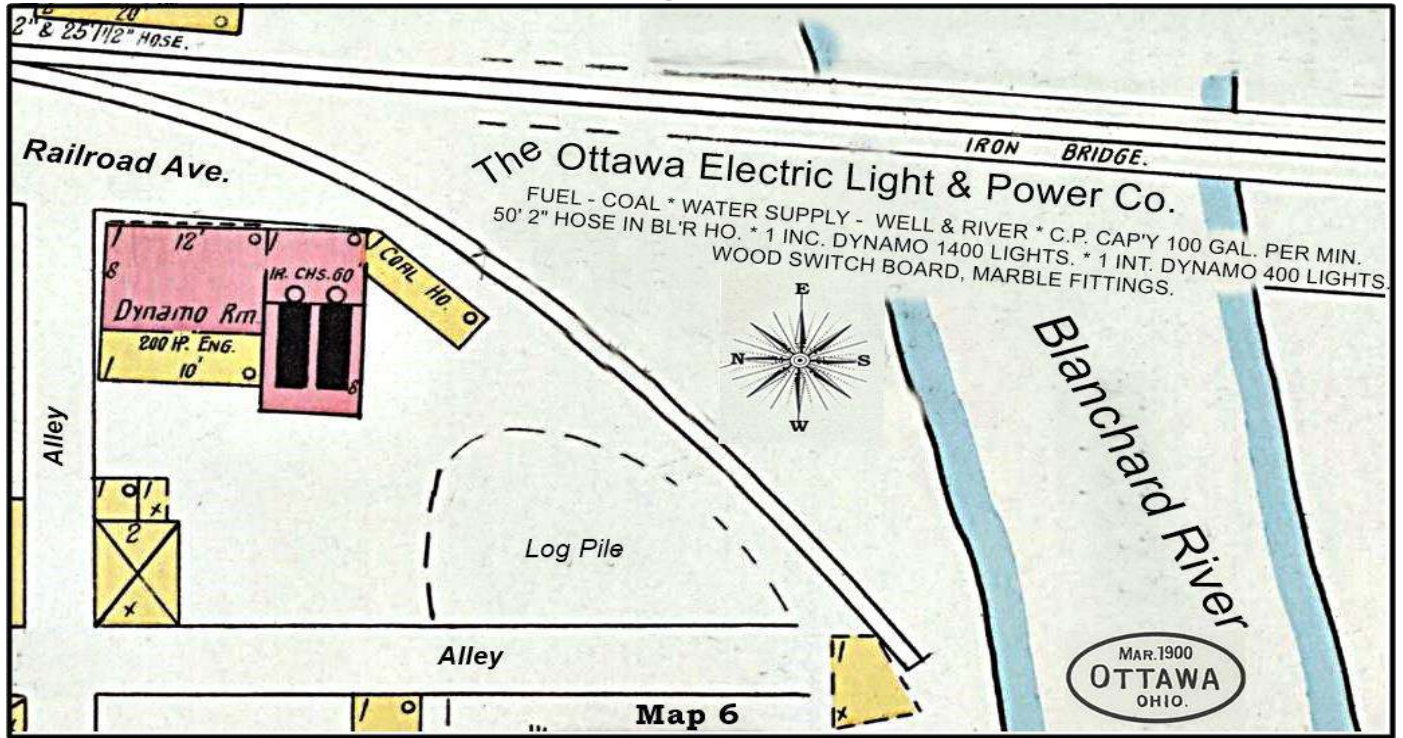

1900 Sanborn Maps - 22 Sites

1900 Street Map

Site 1 - 1900 (Map 4 - Railroad Ave.)

* Standard Oil Co. *

Site 2 - 1900 (Map 6 - Railroad Ave.)

* Ottawa Light & Power Co. *

Site 3 - 1900 (Map 6 - S. Walnut St.)

Site 16 - 1900 (Map 6 - Oak St.)

* W. Annesser Flour Mill *

Site 17 - 1900 (Map 1 - W. Main Cross (future Main St.))

* Riverside Creamery *

Site 18 - 1900 (Map 3 - W. Main Cross (Main St.))

* Dewey Hotel *

Site 19 - 1900 (Map 3 - W. Main Cross (Main St.))*

* Marble Shop *

Site 20 - 1900 (Map 4 - Oak St.)

* Town Hall - Fire Dept. - City Lock Up *

Site 21 - 1900 (Map 5 - W. Main Cross. Main St.)

* Brinkman & Bro. Carriage Shop *

Site 22 - 1900 (Map 5 - W. 2nd St.)

* Roger's Hotel *