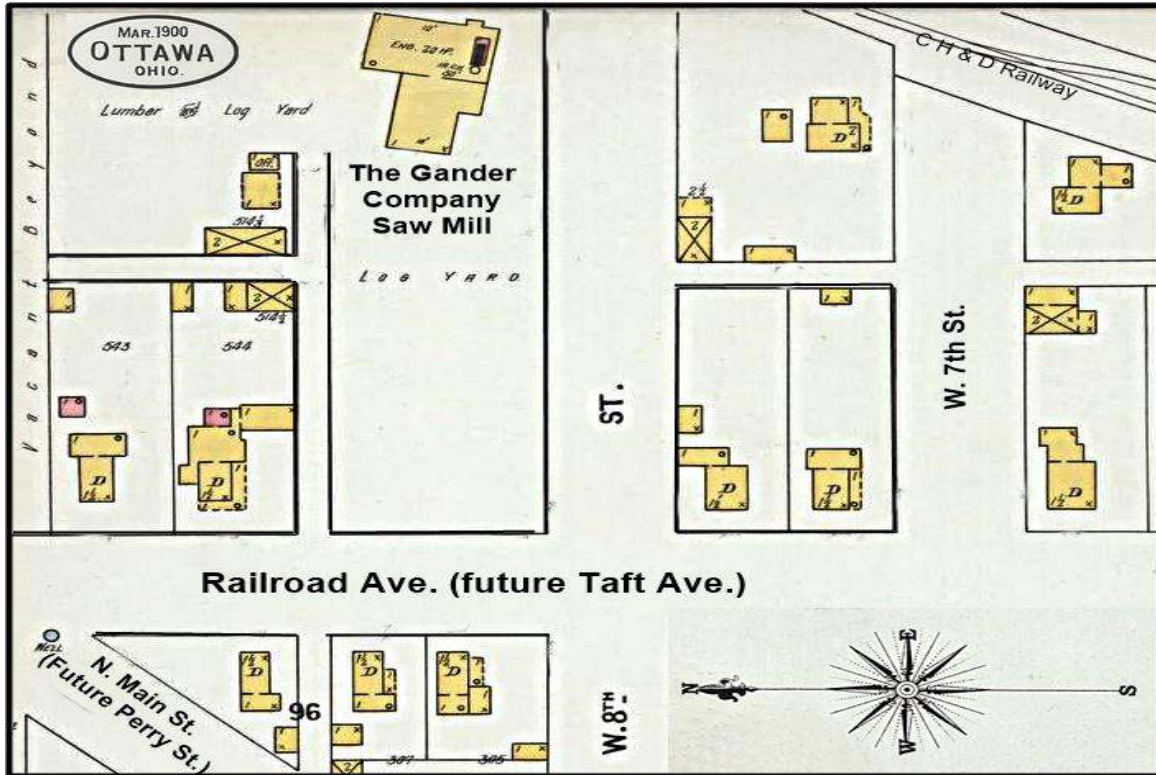

1900 Sanborn Maps - 22 Sites

1900 Street Map

Site 1 - 1900 (Map 4 - Railroad Ave.)

* Standard Oil Co. *

Site 2 - 1900 (Map 6 - Railroad Ave.)

* Ottawa Light & Power Co. *

Site 3 - 1900 (Map 6 - S. Walnut St.)

* The Standard Wheel Co. *

Site 7, 8 - 1900 (Map 6 - W. 2nd St.)

* Ottawa Steam Laundry * The Ottawa Planing Mill *

Site 9 - 1900 (Map 4 - E. 4th St.)

* G. C. Williams & Son *

Site 11 - 1900 (Map 2 - W. 8th St.)

* Gander Company Saw Mill *

Site 12 - 1900 (Map 3 - Elm. St.)

* Oscar Krebs Machine Shop *

Site 13 - 1900 (Map 1 - Elm St.)

* Ottawa Gate Mfg. *

Site 14, 15 - 1900 (Map 6 - Oak St.)

* Ottawa Grain Co. Elevator * J. Hermiller Elevator *

Site 22 - 1900 (Map 5 - W. 2nd St.)

* Roger's Hotel *