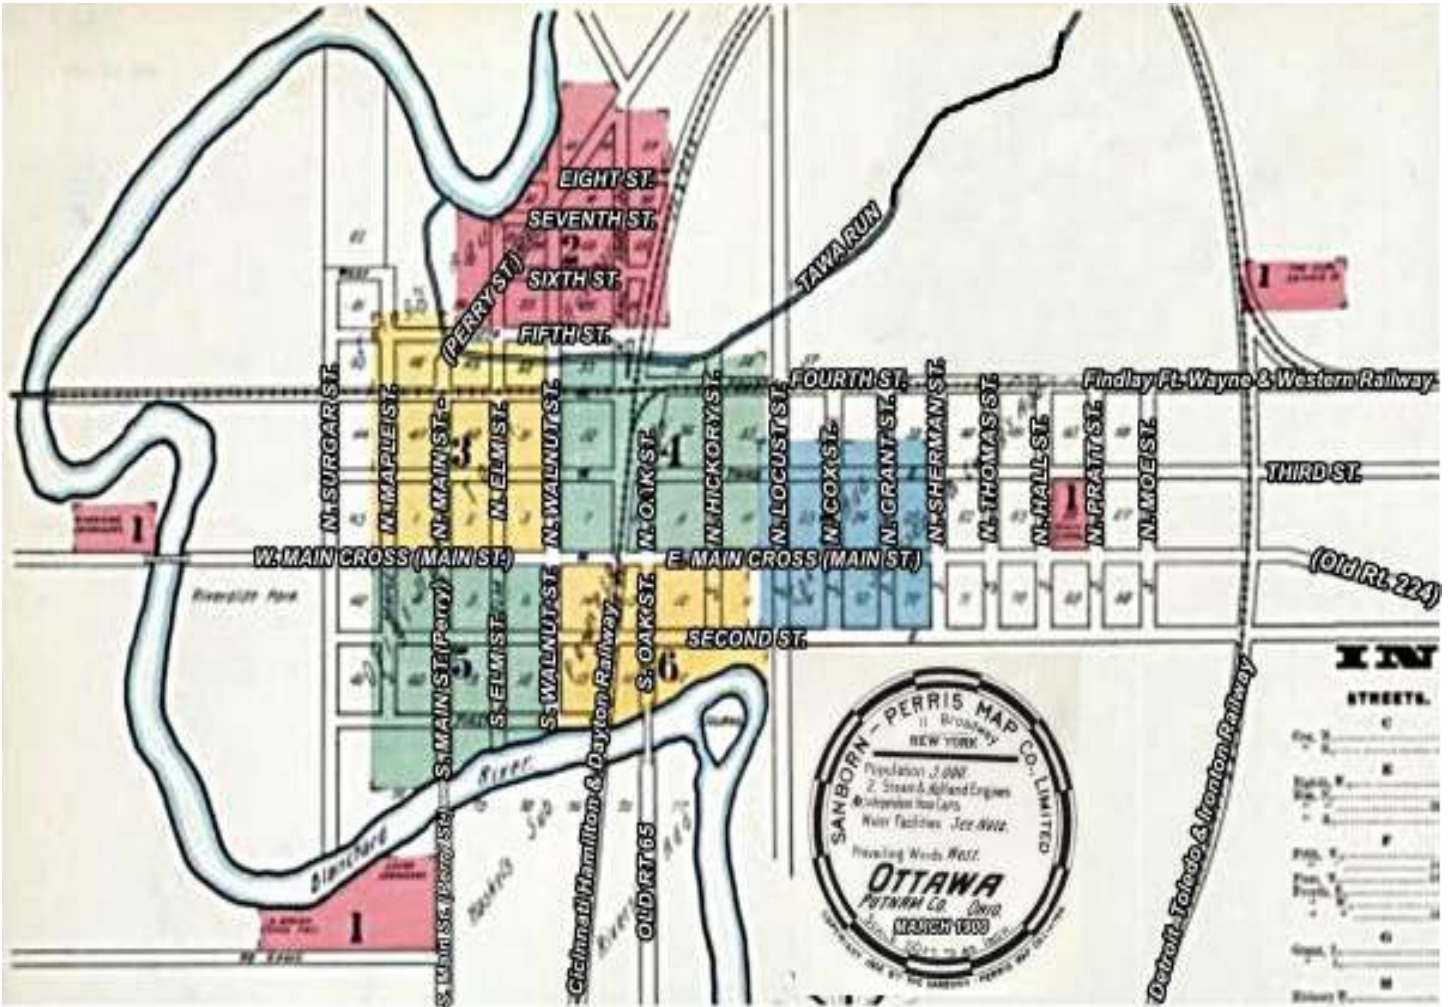

1900 Sanborn Maps - 22 Sites

1900 Street Map

Site 1 - 1900 (Map 4 - Railroad Ave.)

* Standard Oil Co. *

Site 2 - 1900 (Map 6 - Railroad Ave.)

* Ottawa Light & Power Co. *

Site 3 - 1900 (Map 6 - S. Walnut St.)

* The Standard Wheel Co. *

Site 7, 8 - 1900 (Map 6 - W. 2nd St.)

* Ottawa Steam Laundry * The Ottawa Planing Mill *

Site 9 - 1900 (Map 4 - E. 4th St.)

* G. C. Williams & Son *

Site 11 - 1900 (Map 2 - W. 8th St.)

Site 16 - 1900 (Map 6 - Oak St.)

* W. Annesser Flour Mill *

Site 17 - 1900 (Map 1 - W. Main Cross (future Main St.))

* Riverside Creamery *

Site 18 - 1900 (Map 3 - W. Main Cross (Main St.))

* Dewey Hotel *

Site 22 - 1900 (Map 5 - W. 2nd St.)

* Roger's Hotel *