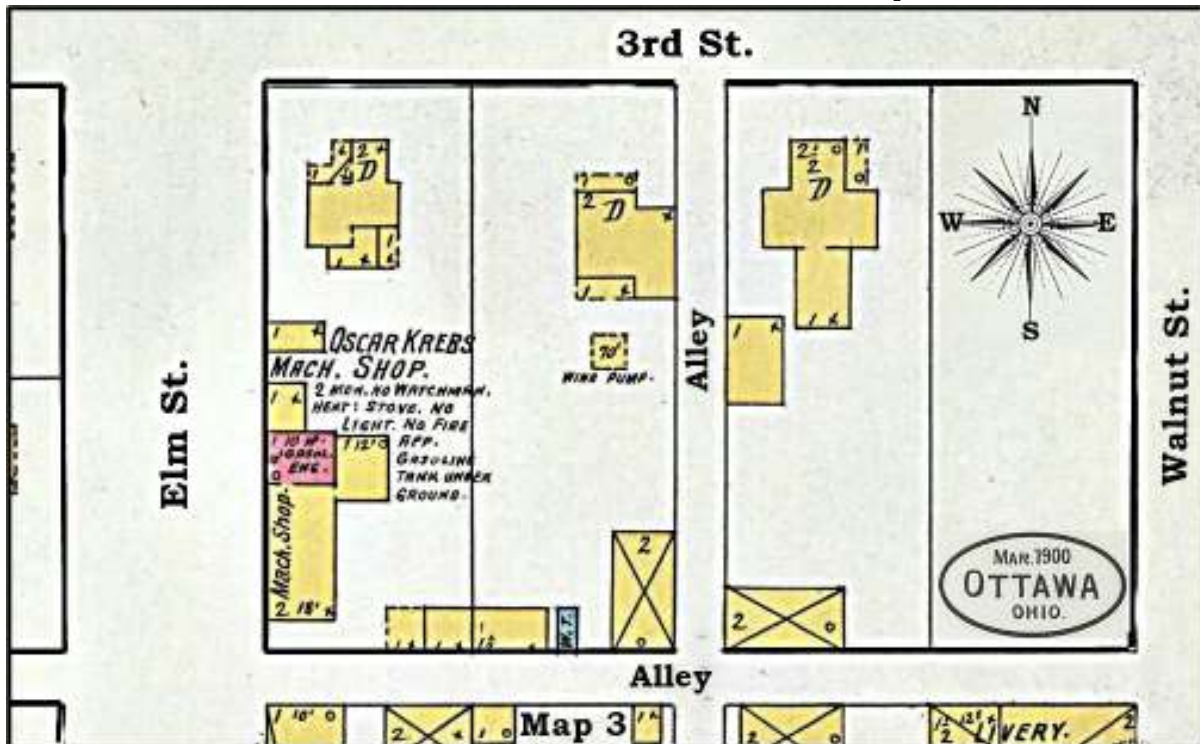

1900 Sanborn Maps - 22 Sites

1900 Street Map

Site 1 - 1900 (Map 4 - Railroad Ave.)

* Standard Oil Co. *

Site 2 - 1900 (Map 6 - Railroad Ave.)

* Ottawa Light & Power Co. *

Site 3 - 1900 (Map 6 - S. Walnut St.)

* The Standard Wheel Co. *

Site 7, 8 - 1900 (Map 6 - W. 2nd St.)

* Ottawa Steam Laundry * The Ottawa Planing Mill *

Site 9 - 1900 (Map 4 - E. 4th St.)

* G. C. Williams & Son *

Site 11 - 1900 (Map 2 - W. 8th St.)

* Gander Company Saw Mill *

Site 12 - 1900 (Map 3 - Elm. St.)

* Oscar Krebs Machine Shop *

Site 13 - 1900 (Map 1 - Elm St.)

* Ottawa Gate Mfg. *

Site 14, 15 - 1900 (Map 6 - Oak St.)

* Ottawa Grain Co. Elevator * J. Hermiller Elevator *

Site 22 - 1900 (Map 5 - W. 2nd St.)

* Roger's Hotel *