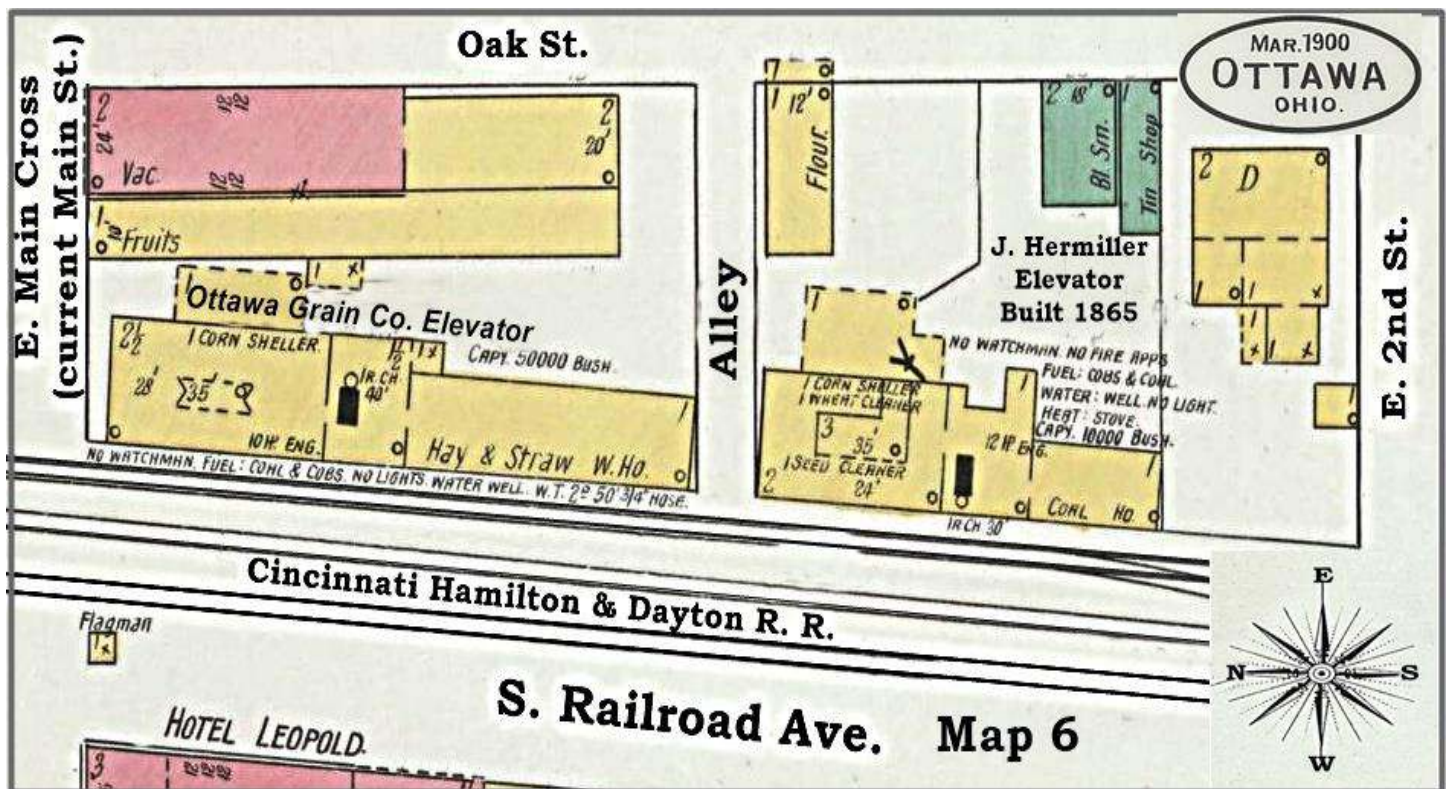

1900 Sanborn Maps - 22 Sites

1900 Street Map

Site 1 - 1900 (Map 4 - Railroad Ave.)

* Standard Oil Co. *

Site 2 - 1900 (Map 6 - Railroad Ave.)

* Ottawa Light & Power Co. *

Site 3 - 1900 (Map 6 - S. Walnut St.)

* Gander Company Saw Mill *

Site 12 - 1900 (Map 3 - Elm. St.)

* Oscar Krebs Machine Shop *

Site 13 - 1900 (Map 1 - Elm St.)

* Ottawa Gate Mfg. *

Site 14, 15 - 1900 (Map 6 - Oak St.)

* Ottawa Grain Co. Elevator * J. Hermiller Elevator *

Site 16 - 1900 (Map 6 - Oak St.)

* W. Annesser Flour Mill *

Site 17 - 1900 (Map 1 - W. Main Cross (future Main St.))

* Riverside Creamery *

Site 18 - 1900 (Map 3 - W. Main Cross (Main St.))

* Dewey Hotel *

Site 22 - 1900 (Map 5 - W. 2nd St.)

* Roger's Hotel *