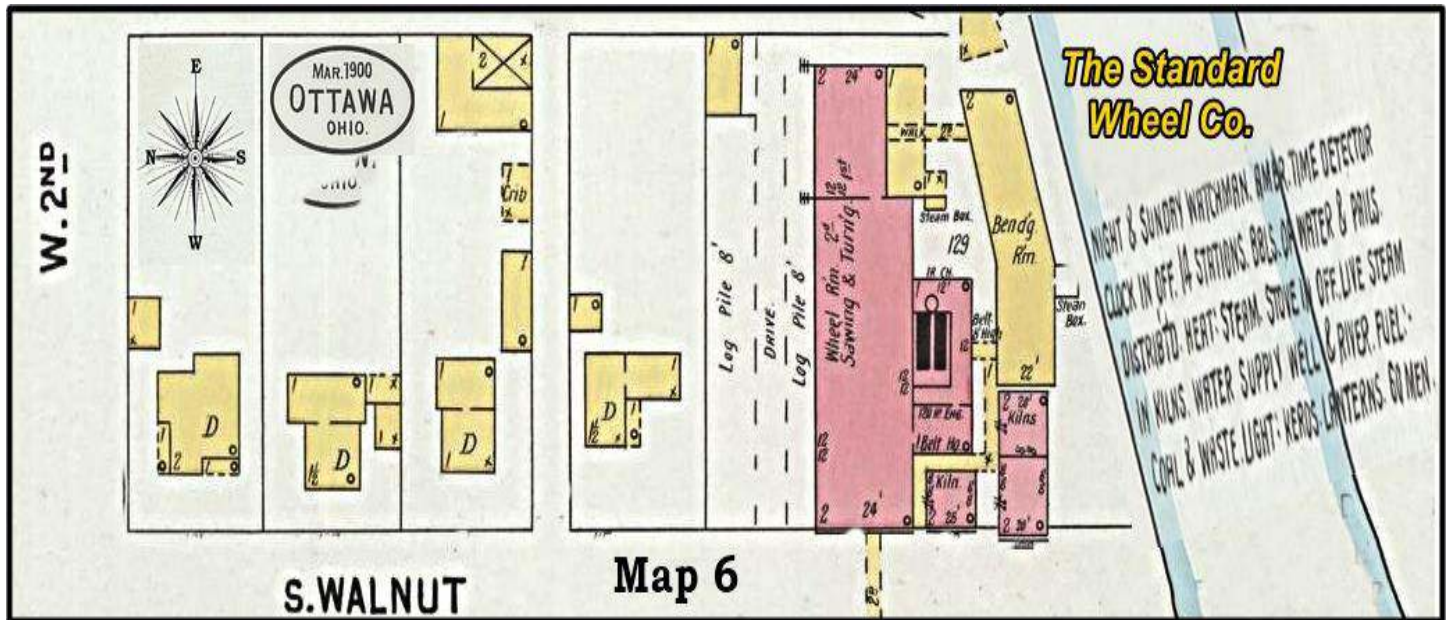

1900 Sanborn Maps - 22 Sites

1900 Street Map

Site 1 - 1900 (Map 4 - Railroad Ave.)

* Standard Oil Co. *

Site 2 - 1900 (Map 6 - Railroad Ave.)

* Ottawa Light & Power Co. *

Site 3 - 1900 (Map 6 - S. Walnut St.)

* The Standard Wheel Co. *

Site 7, 8 - 1900 (Map 6 - W. 2nd St.)

* Ottawa Steam Laundry * The Ottawa Planing Mill *

Site 9 - 1900 (Map 4 - E. 4th St.)

* G. C. Williams & Son *

Site 11 - 1900 (Map 2 - W. 8th St.)

* Gander Company Saw Mill *

Site 12 - 1900 (Map 3 - Elm. St.)

* Oscar Krebs Machine Shop *

Site 13 - 1900 (Map 1 - Elm St.)

* Ottawa Gate Mfg. *

Site 14, 15 - 1900 (Map 6 - Oak St.)

* Ottawa Grain Co. Elevator * J. Hermiller Elevator *

Site 22 - 1900 (Map 5 - W. 2nd St.)

* Roger's Hotel *